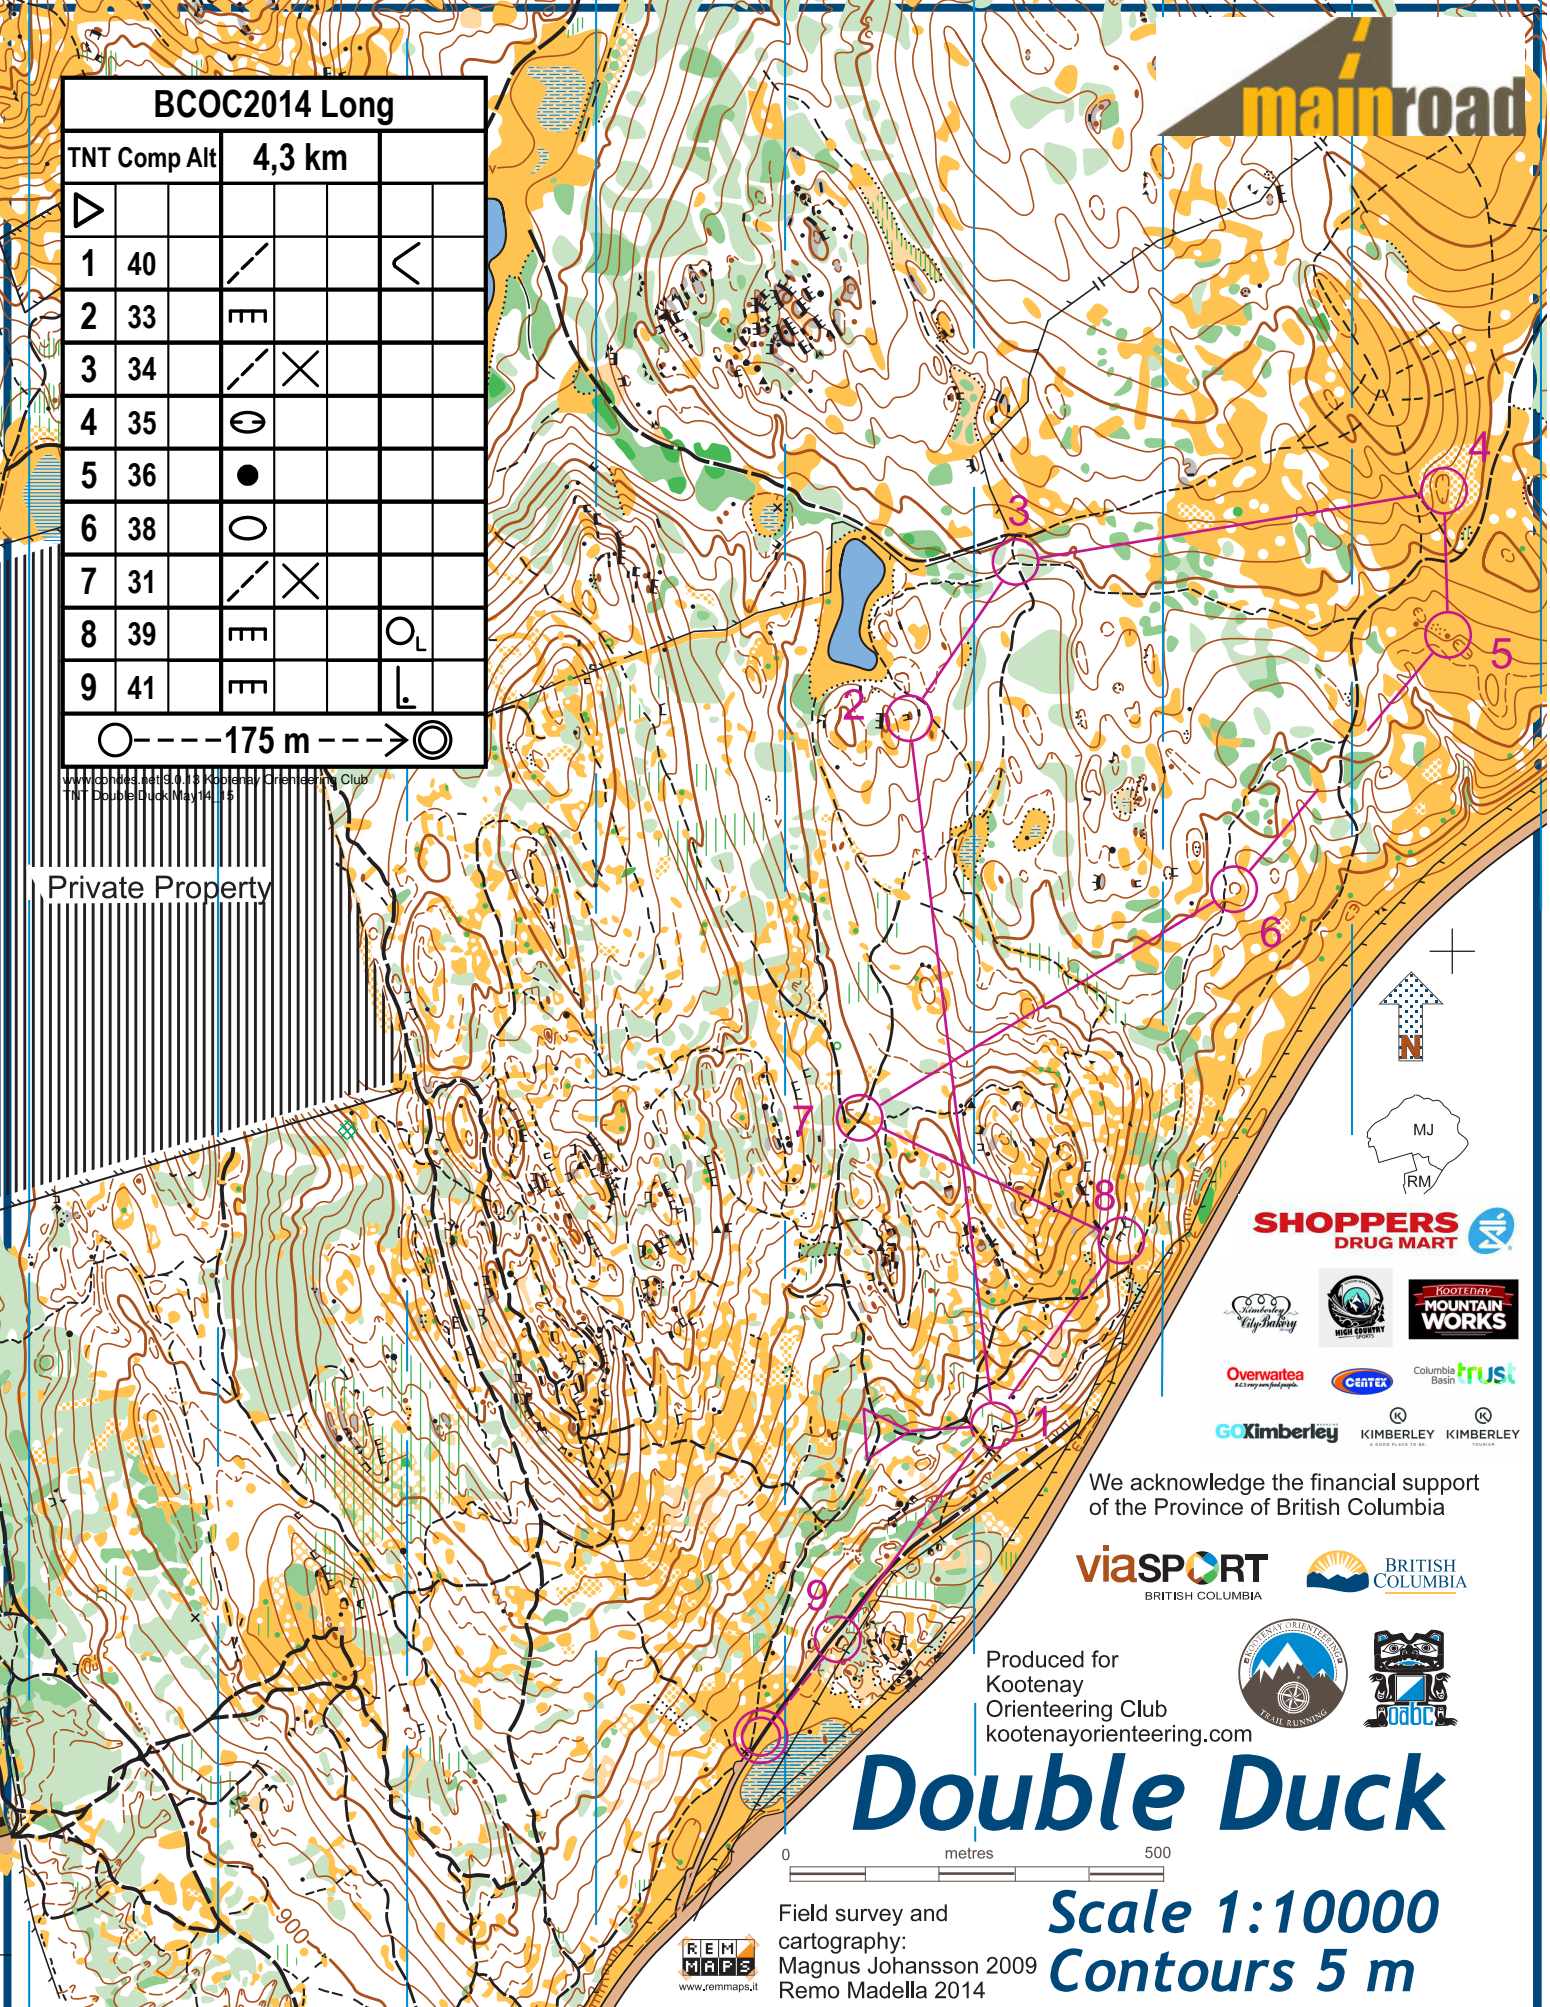

mainroad

BCOC2014 Long				
TNT Comp Alt	4,3 km			
▷				
1	40	/		<
2	33	≡		
3	34	/	×	
4	35	⊖		
5	36	●		
6	38	○		
7	31	/	×	
8	39	≡		○ _L
9	41	≡		⊥
○-----175 m----->⊙				

www.kootenayoc.com Kootenay Orienteering Club
TNT Double Duck May 14, 15

Private Property

We acknowledge the financial support of the Province of British Columbia

Produced for Kootenay Orienteering Club
kootenayorienteering.com

Double Duck

Field survey and cartography:
Magnus Johansson 2009
Remo Madella 2014

Scale 1:10000 Contours 5 m