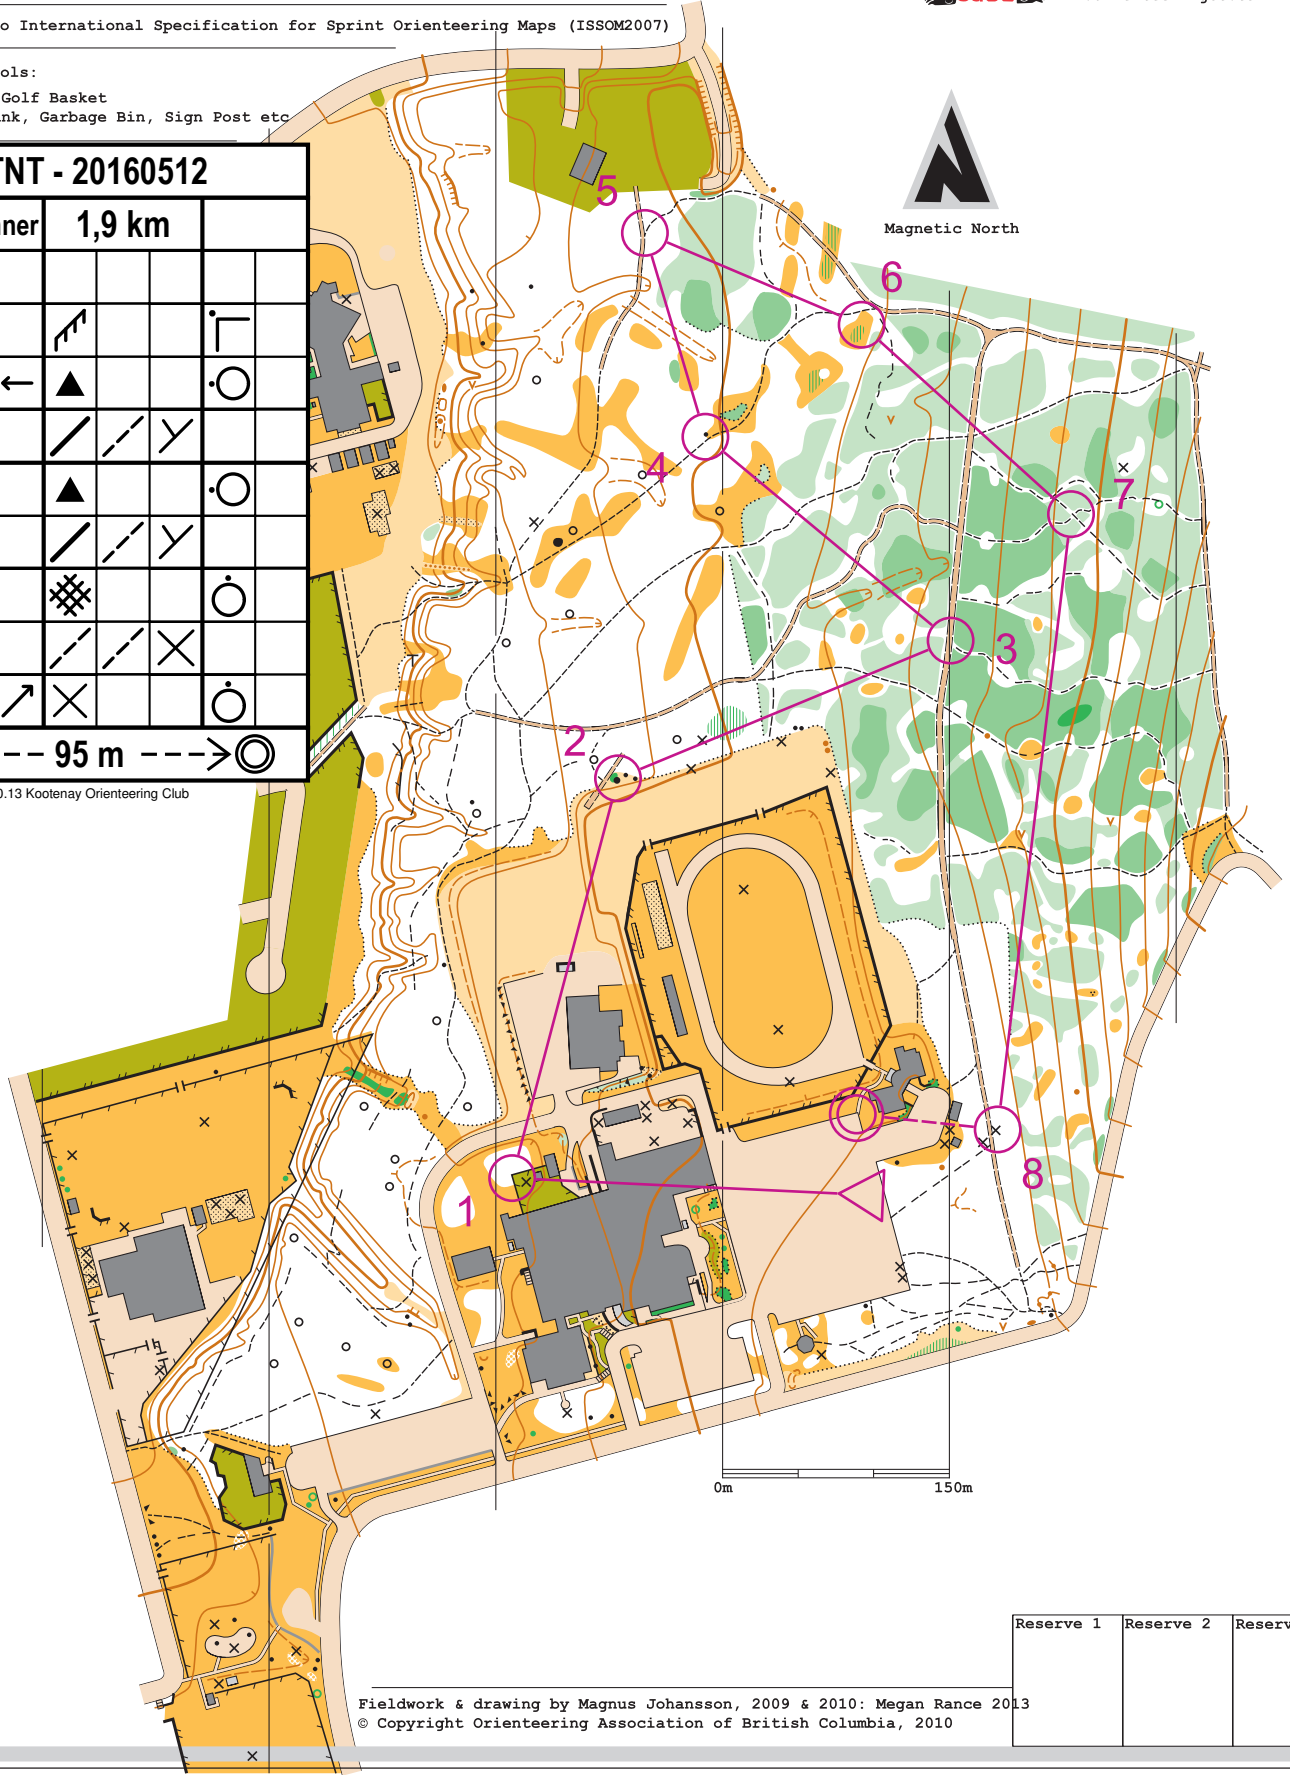

College of the Rockies

Scale 1:5000
2.5 meter contours

Funding assistance for production of this map provided by the Gaming Policy Branch of the Ministry of Public Safety and Solicitor General, 2010 Legacies Now and Sport BC.

For more information contact:
Orienteering Association of BC
#228-1367 West Broadway,
Vancouver, BC
V6H 4A9
fax 604-737-6043
www.orienteingbc.ca

Conforms to International Specification for Sprint Orienteering Maps (ISSOM2007)

Local Symbols:
O Frisbee Golf Basket
X Metal Junk, Garbage Bin, Sign Post etc

TNT - 20160512				
Bush Runner	1,9 km			
▷				
1	42	↗		└┘
2	41	←	▲	○
3	34	↘	↗	Y
4	45	▲		○
5	37	↘	↗	Y
6	36	▣		○
7	35	↘	↗	X
8	32	↗	X	○
○ - - - 95 m - - - > ○				

www.condes.net 9.0.13 Kootenay Orienteering Club
TNT - 20160512

Reserve 1	Reserve 2	Reserve 3

Fieldwork & drawing by Magnus Johansson, 2009 & 2010; Megan Rance 2013
© Copyright Orienteering Association of British Columbia, 2010