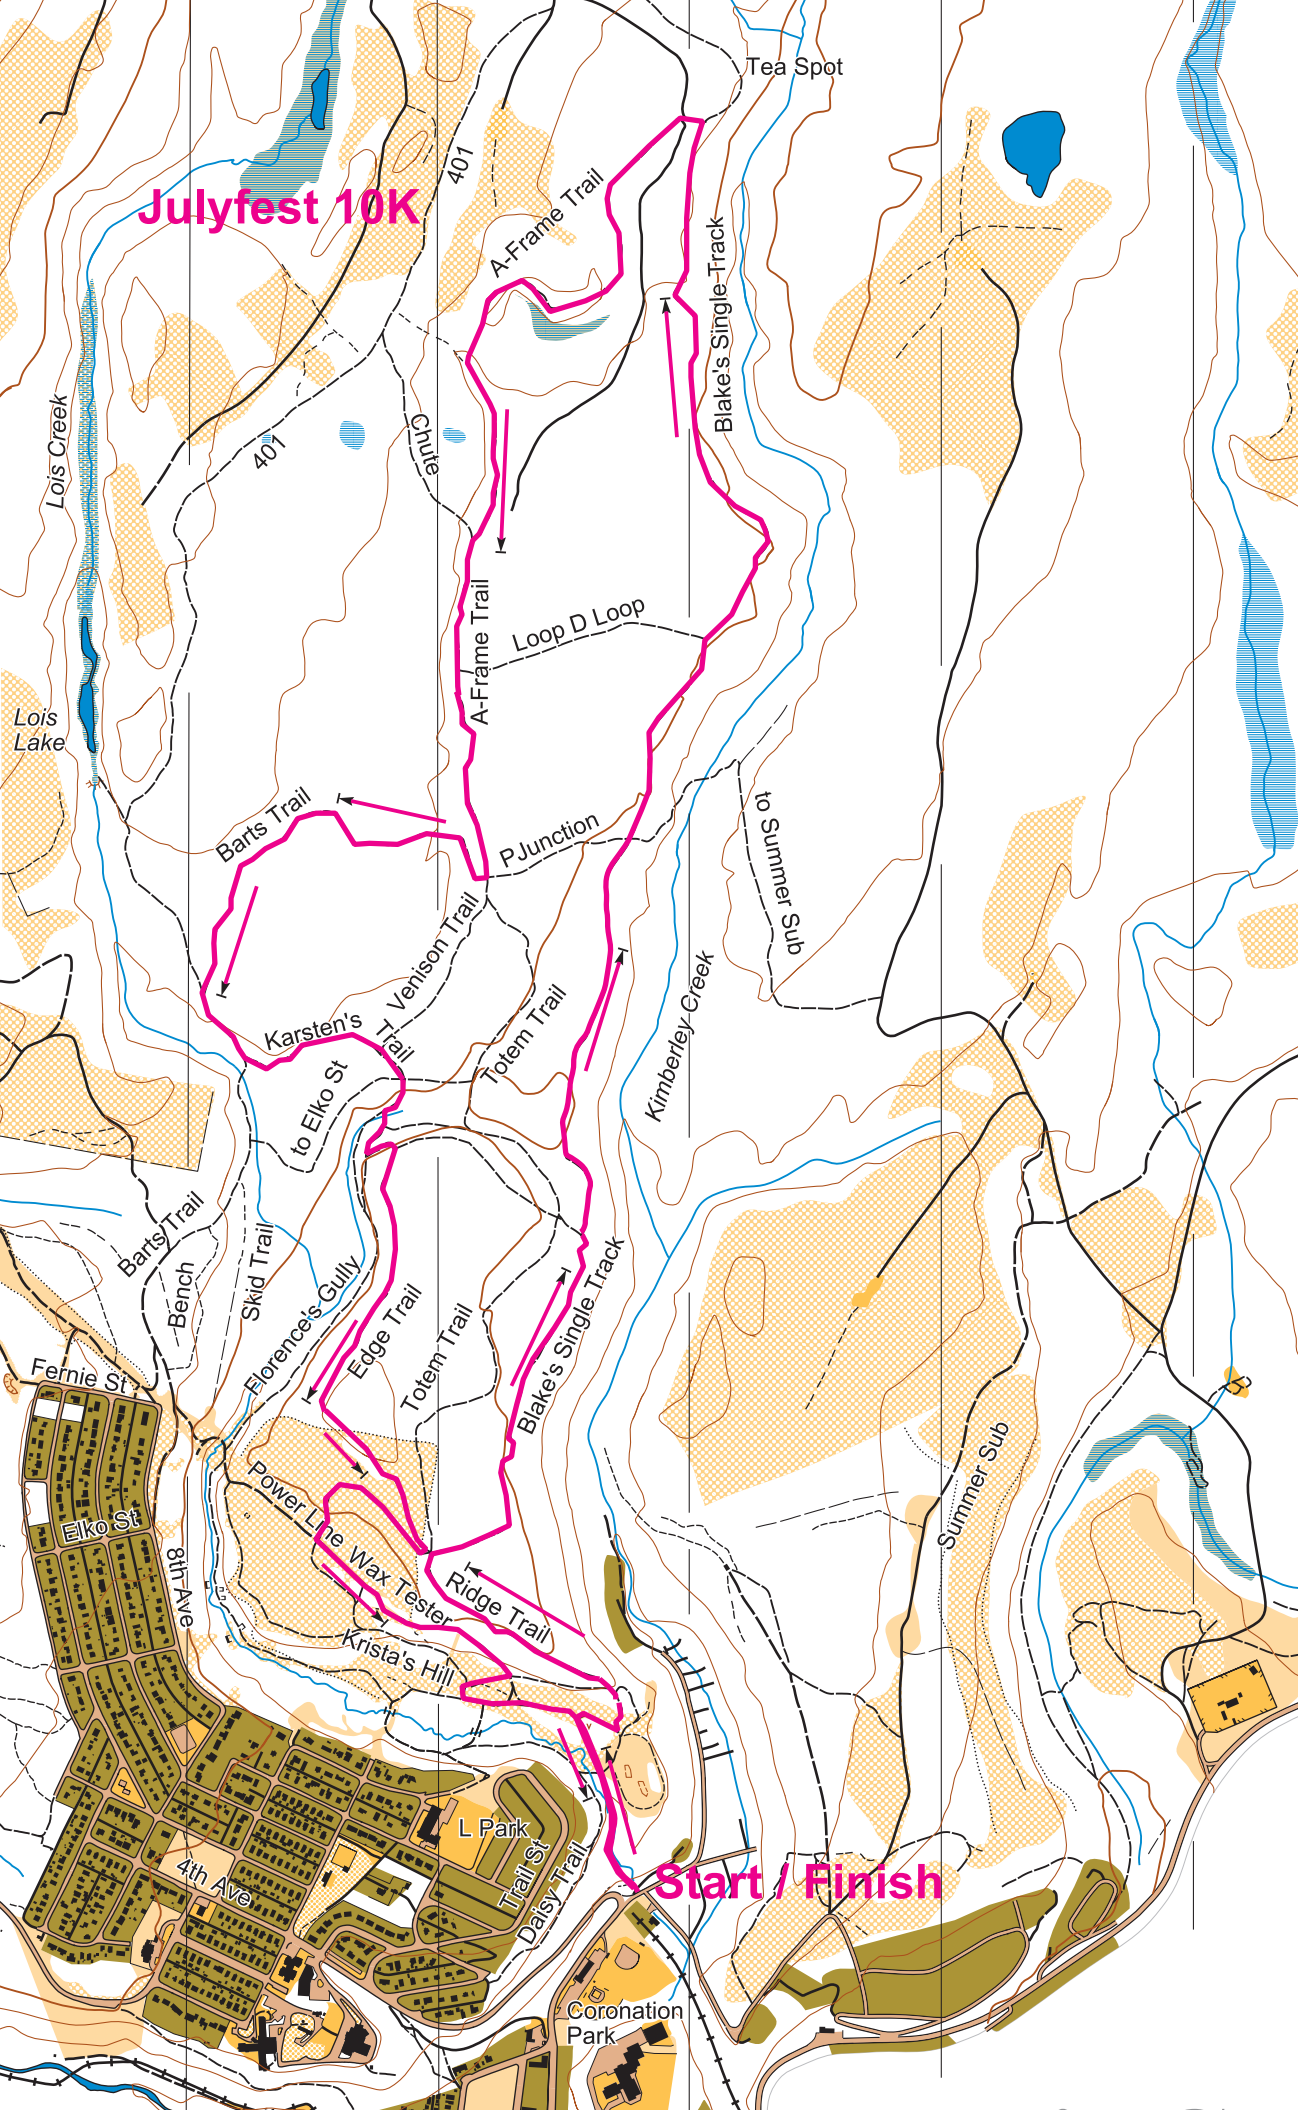

Julyfest 10K

Start / Finish

Tea Spot

401

Chute

A-Frame Trail

Blake's Single Track

401

Loop D Loop

Barts Trail

P Junction

to Summer Sub

Karsten's Trail

Venison Trail

Totem Trail

Kimberley Creek

Barts Trail

to Elko St

Skid Trail

Edge Trail

Totem Trail

Blake's Single Track

Fermie St

Elko St

8th Ave

Power Line Wax Tester

Ridge Trail

Summer Sub

4th Ave

L Park

Trail St

Daisy Trail