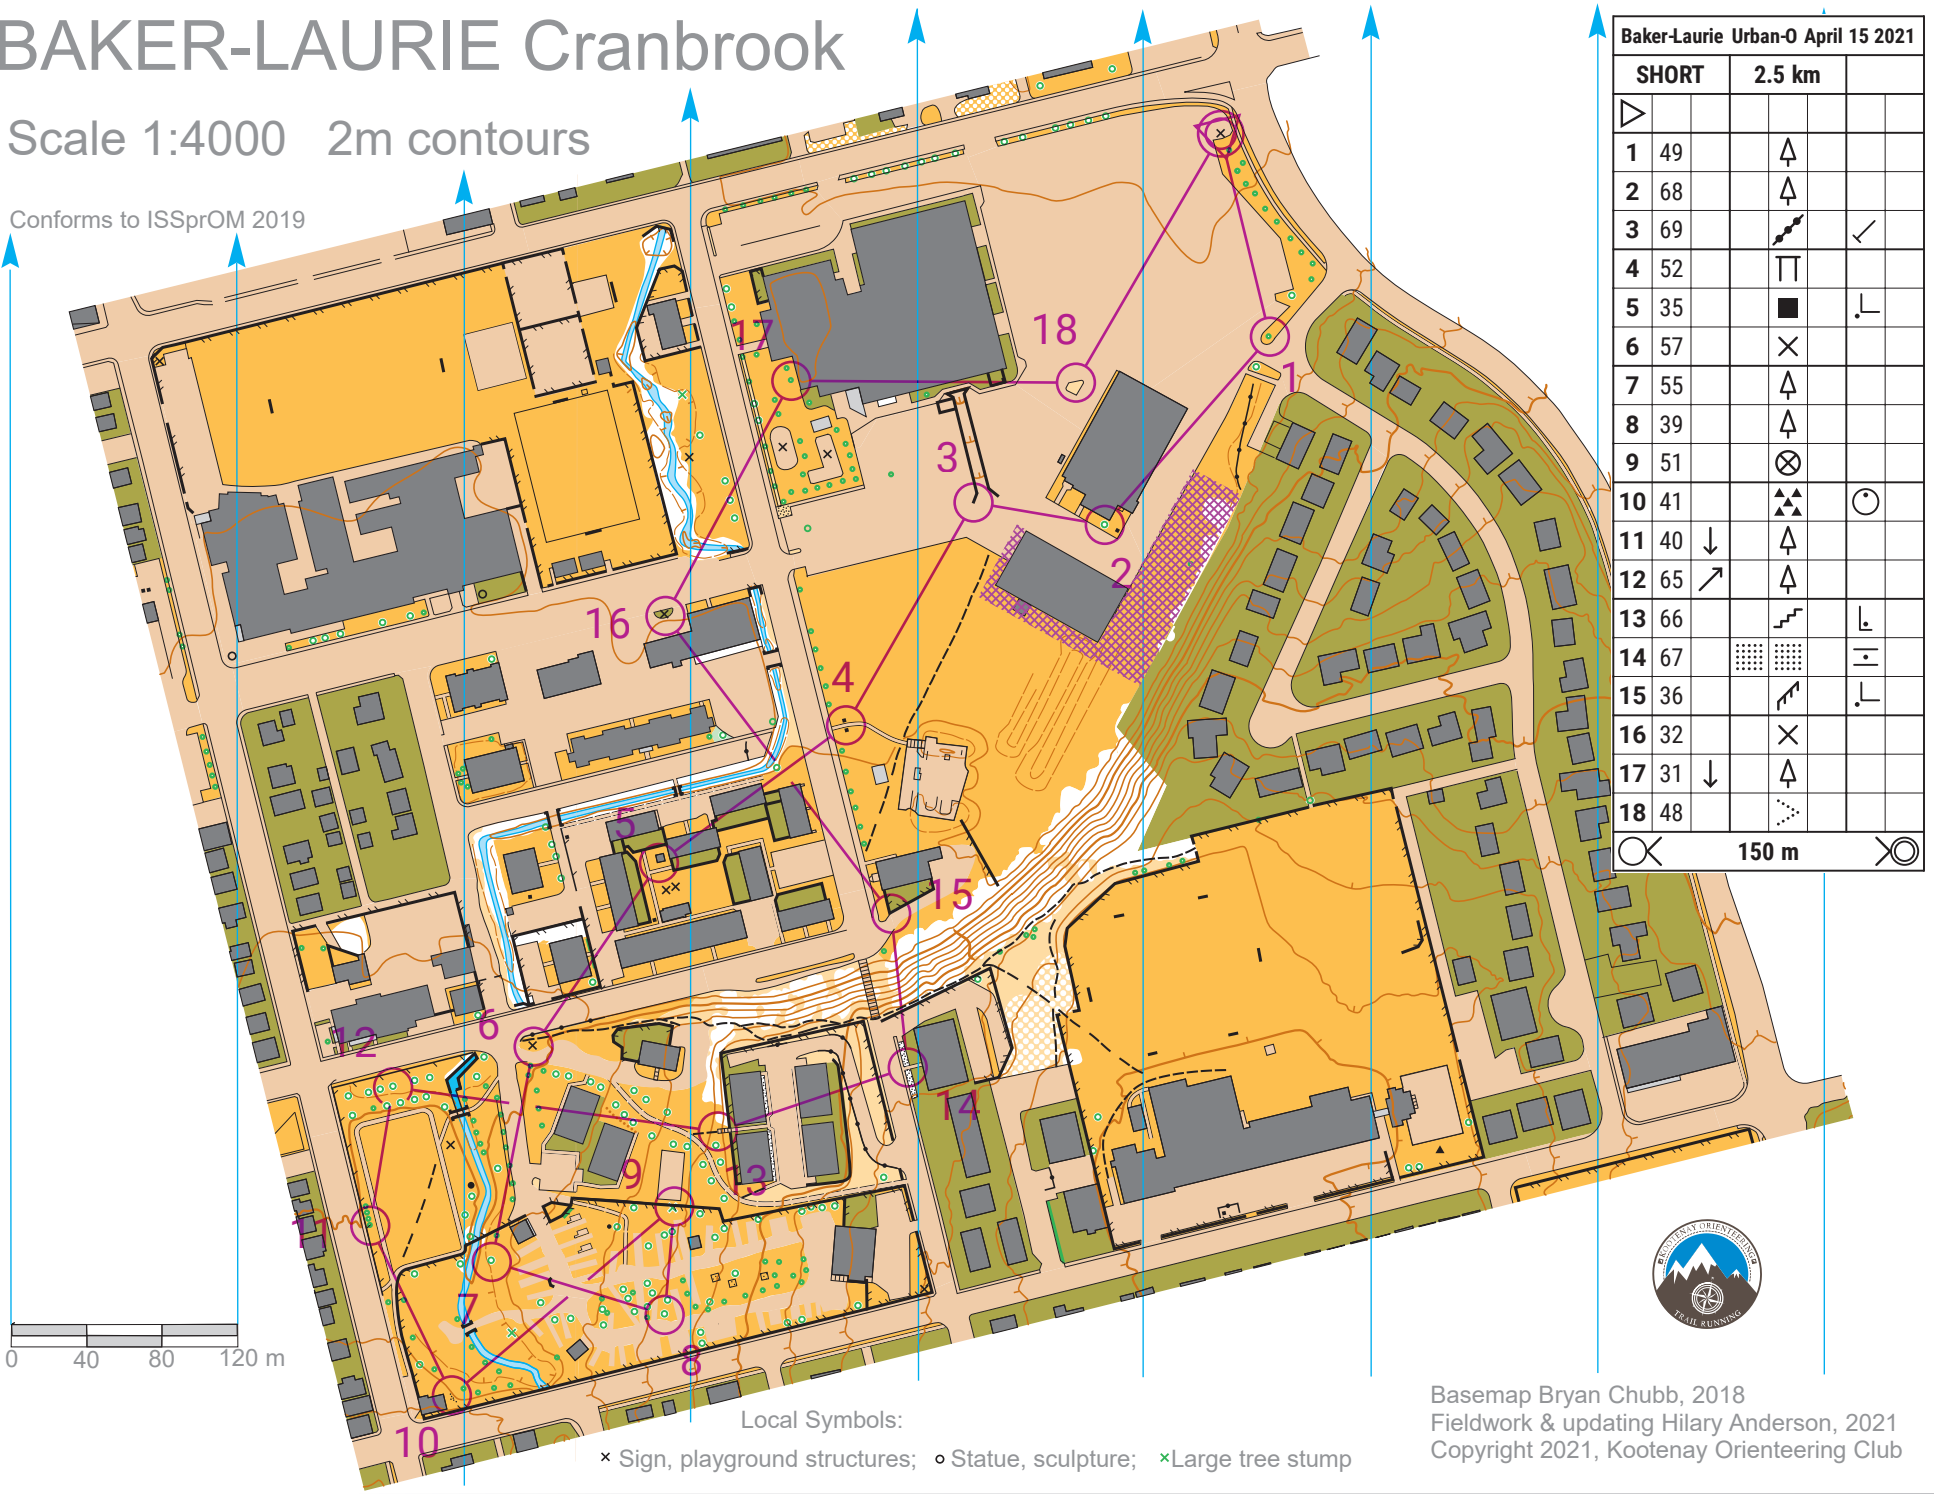

BAKER-LAURIE Cranbrook

Scale 1:4000 2m contours

Conforms to ISSprOM 2019

Baker-Laurie Urban-O April 15 2021			
	SHORT	2.5 km	
1	49	▲	
2	68	▲	
3	69	↗	✓
4	52	▯	
5	35	■	└
6	57	×	
7	55	▲	
8	39	▲	
9	51	⊗	
10	41	⊛	○
11	40	↓	▲
12	65	↗	▲
13	66	↗	└
14	67	▯	└
15	36	↗	└
16	32	×	
17	31	↓	▲
18	48	⋯	

150 m

0 40 80 120 m

Local Symbols:

- × Sign, playground structures;
- Statue, sculpture;
- ✱ Large tree stump

Basemap Bryan Chubb, 2018
 Fieldwork & updating Hilary Anderson, 2021
 Copyright 2021, Kootenay Orienteering Club