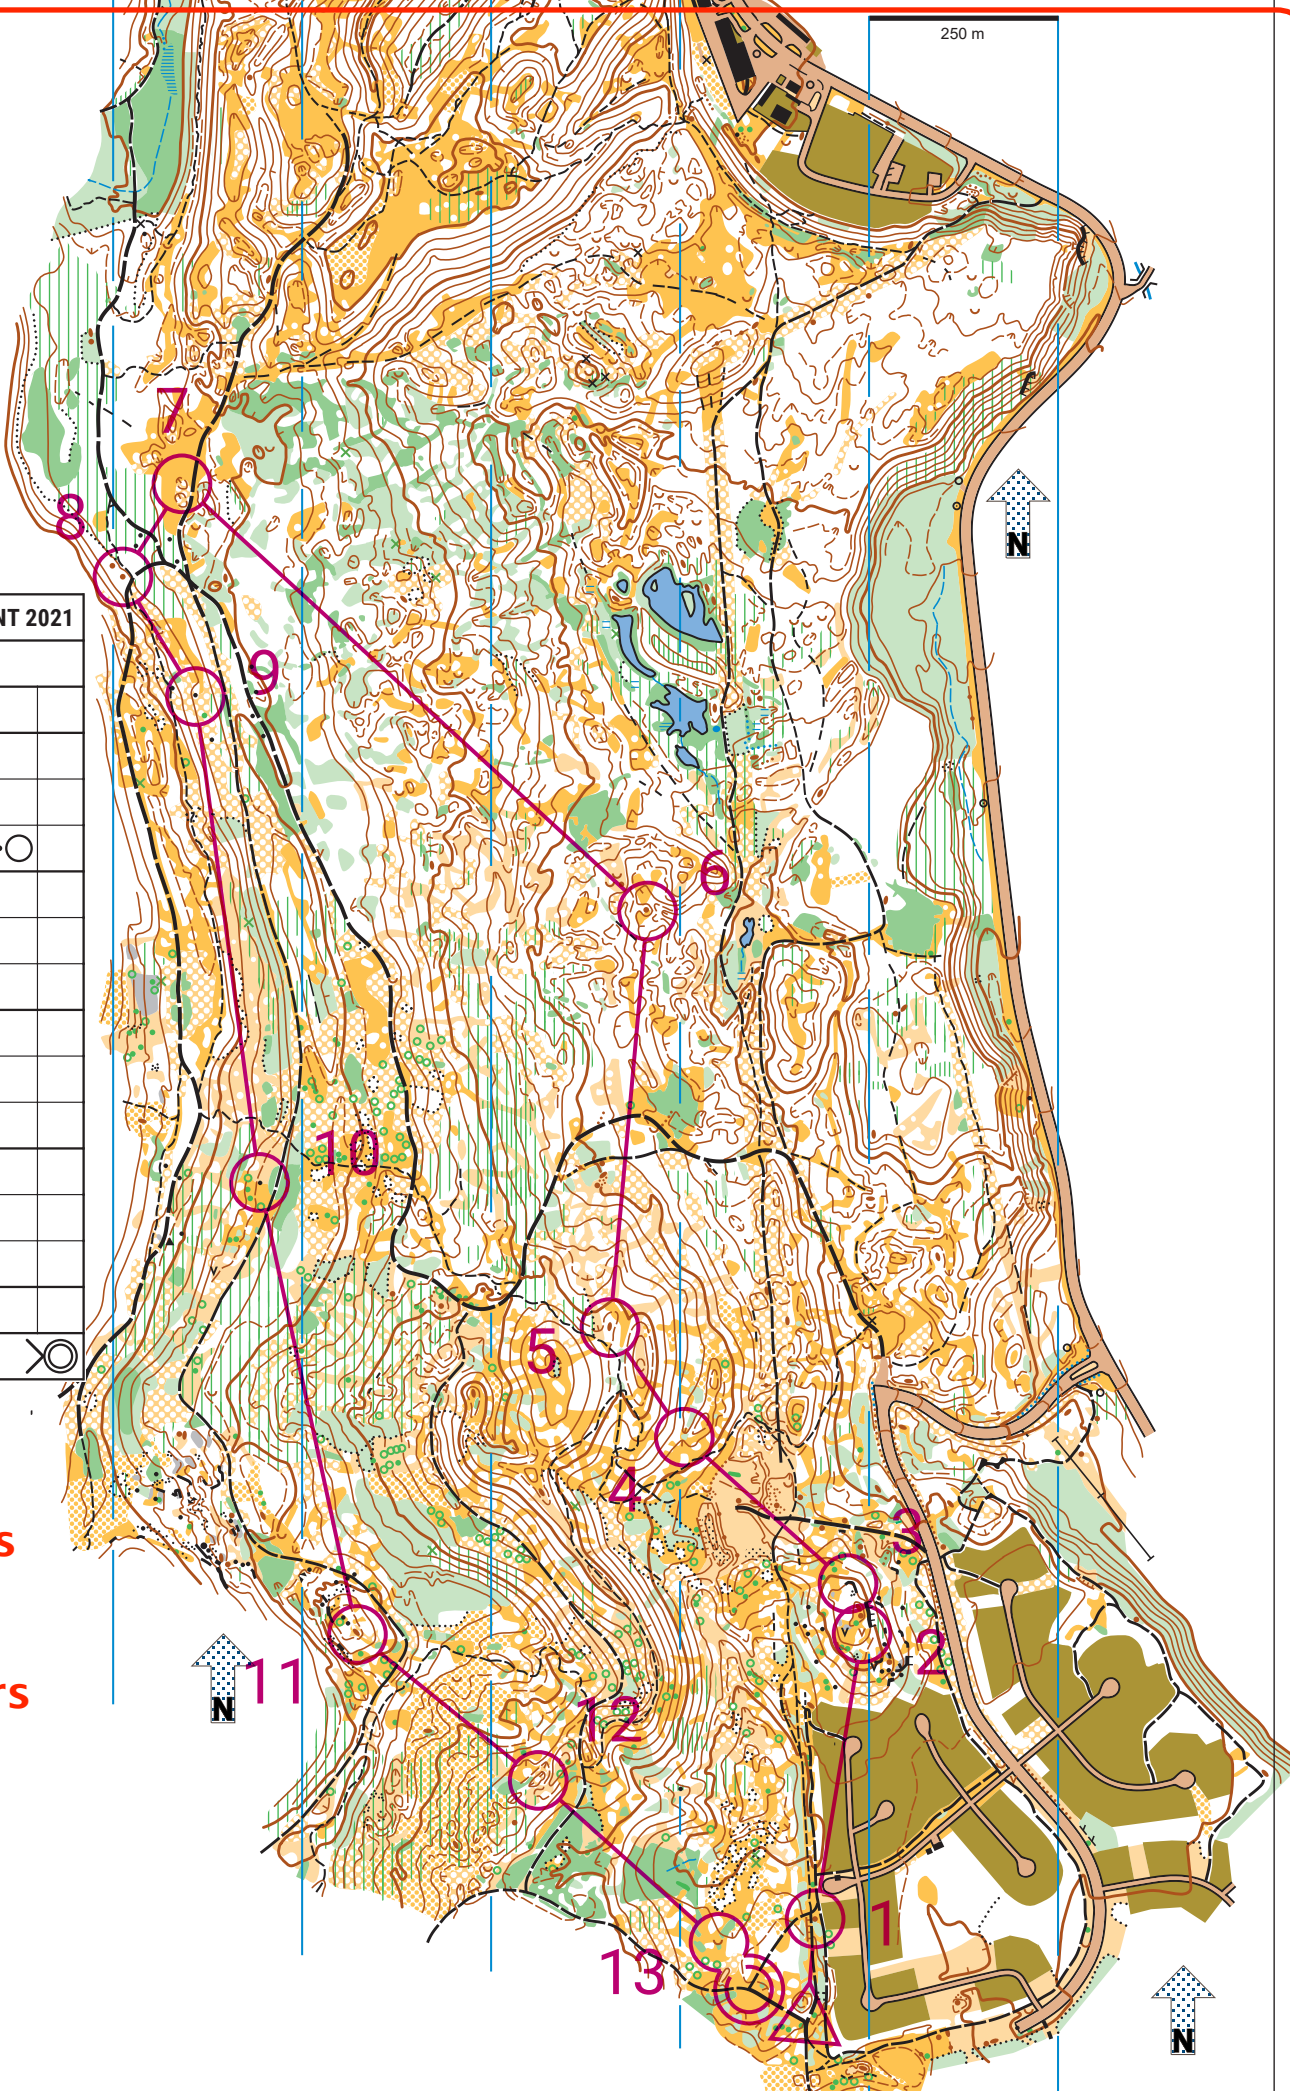

We acknowledge
ORTHOSHOP Geomatics Ltd
who donated LIDAR base map

Myrtle Benchlands Virtual TNT 2021

Myrtle TNT Middle 29Apr21 **4.7 km**

▽				
1	31	●		
2	32	∇		
3	33	▬	○	
4	34)		
5	35	●		
6	36	●		
7	37	↑ ⊖		
8	38	↘ ●		
9	39	●		
10	40	●		
11	41	●		
12	42	⊖		
13	43	∪		

○ 70 m ○

**Myrtle
Benchlands**

1:10,000
5m contours