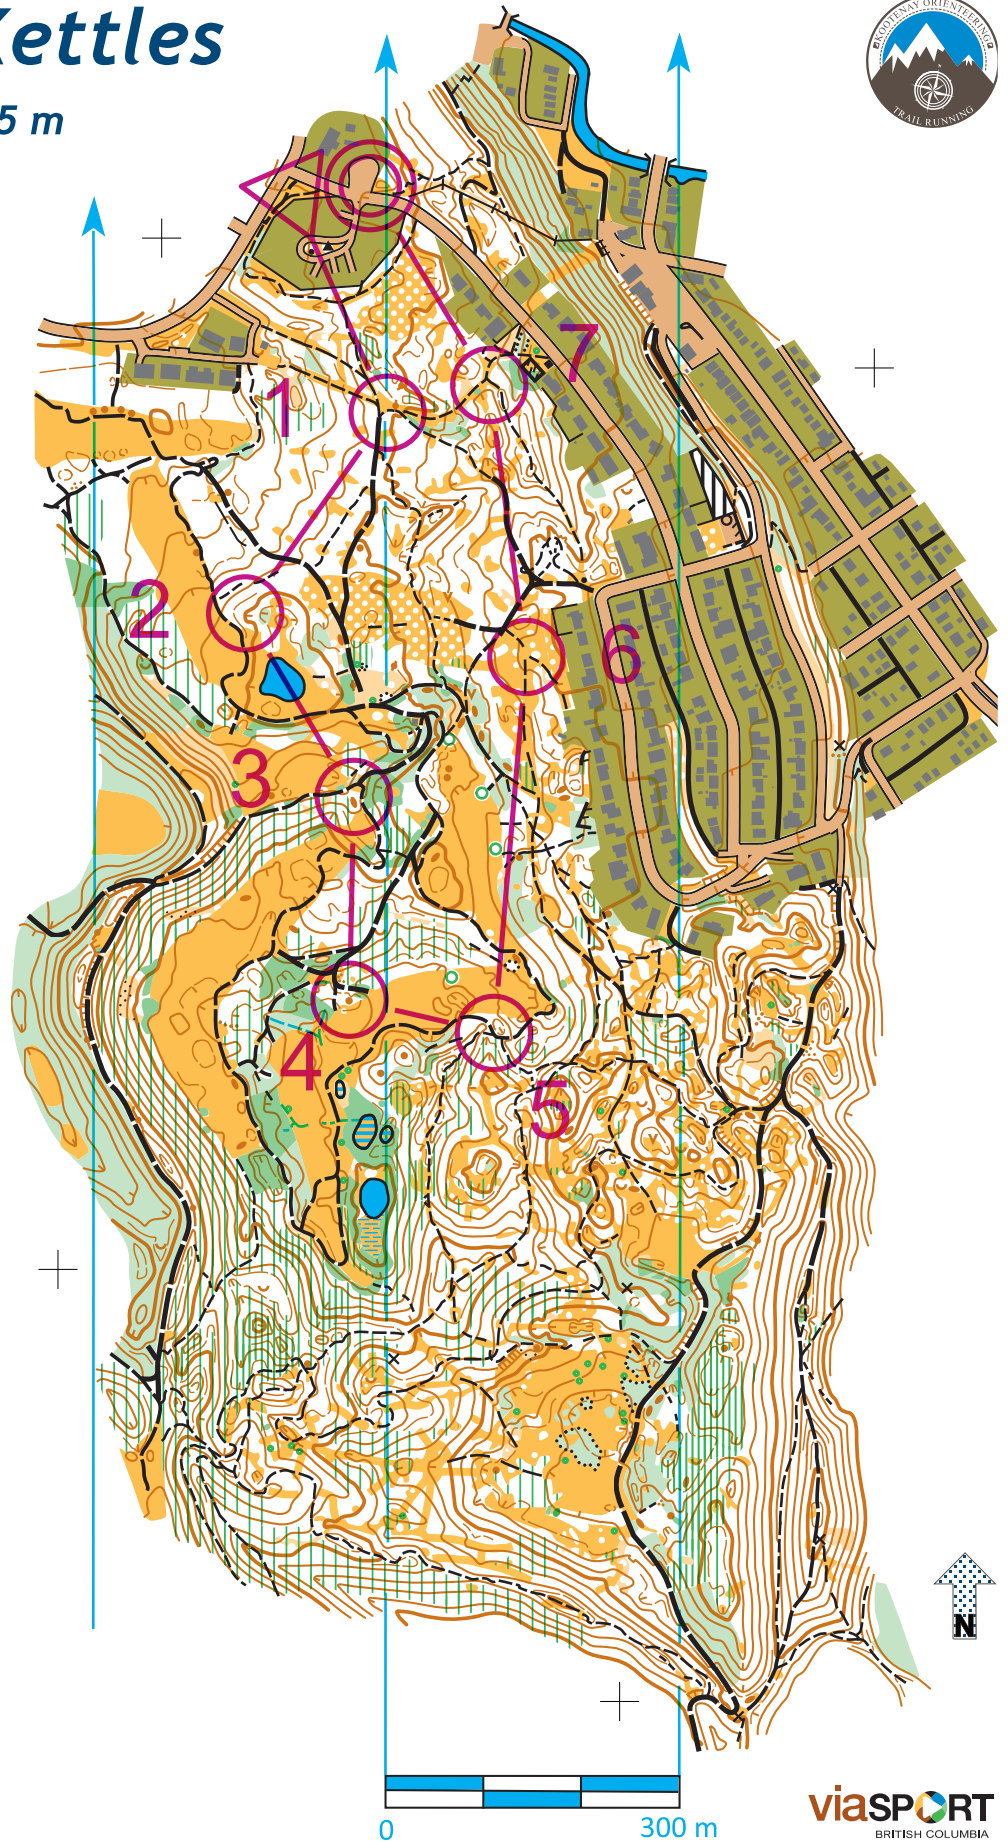

Kimberley Kettles

Scale 1:7500 Contours 5 m
ISOM 2017-2

St Paddy's Snowshoe				
O				
2023-03-18				
Short	2.0 km			
▷				
1	31	/	×	
2	32	∩		
3	34	⊙		○
4	42	●		
5	39	/	∨	
6	40	/	∨	
7	41	/	∨	
○	<	250 m	>	◎

www.condes.net 10.3.3 Andree Powers

Field survey & Cartography: Remo Madella, September 2016
Updates & ISOM 2017-2 conversion: H. Anderson, Mar 2023

viaSPORT
BRITISH COLUMBIA

ORTHOSHOP
GEOMATICSLTD