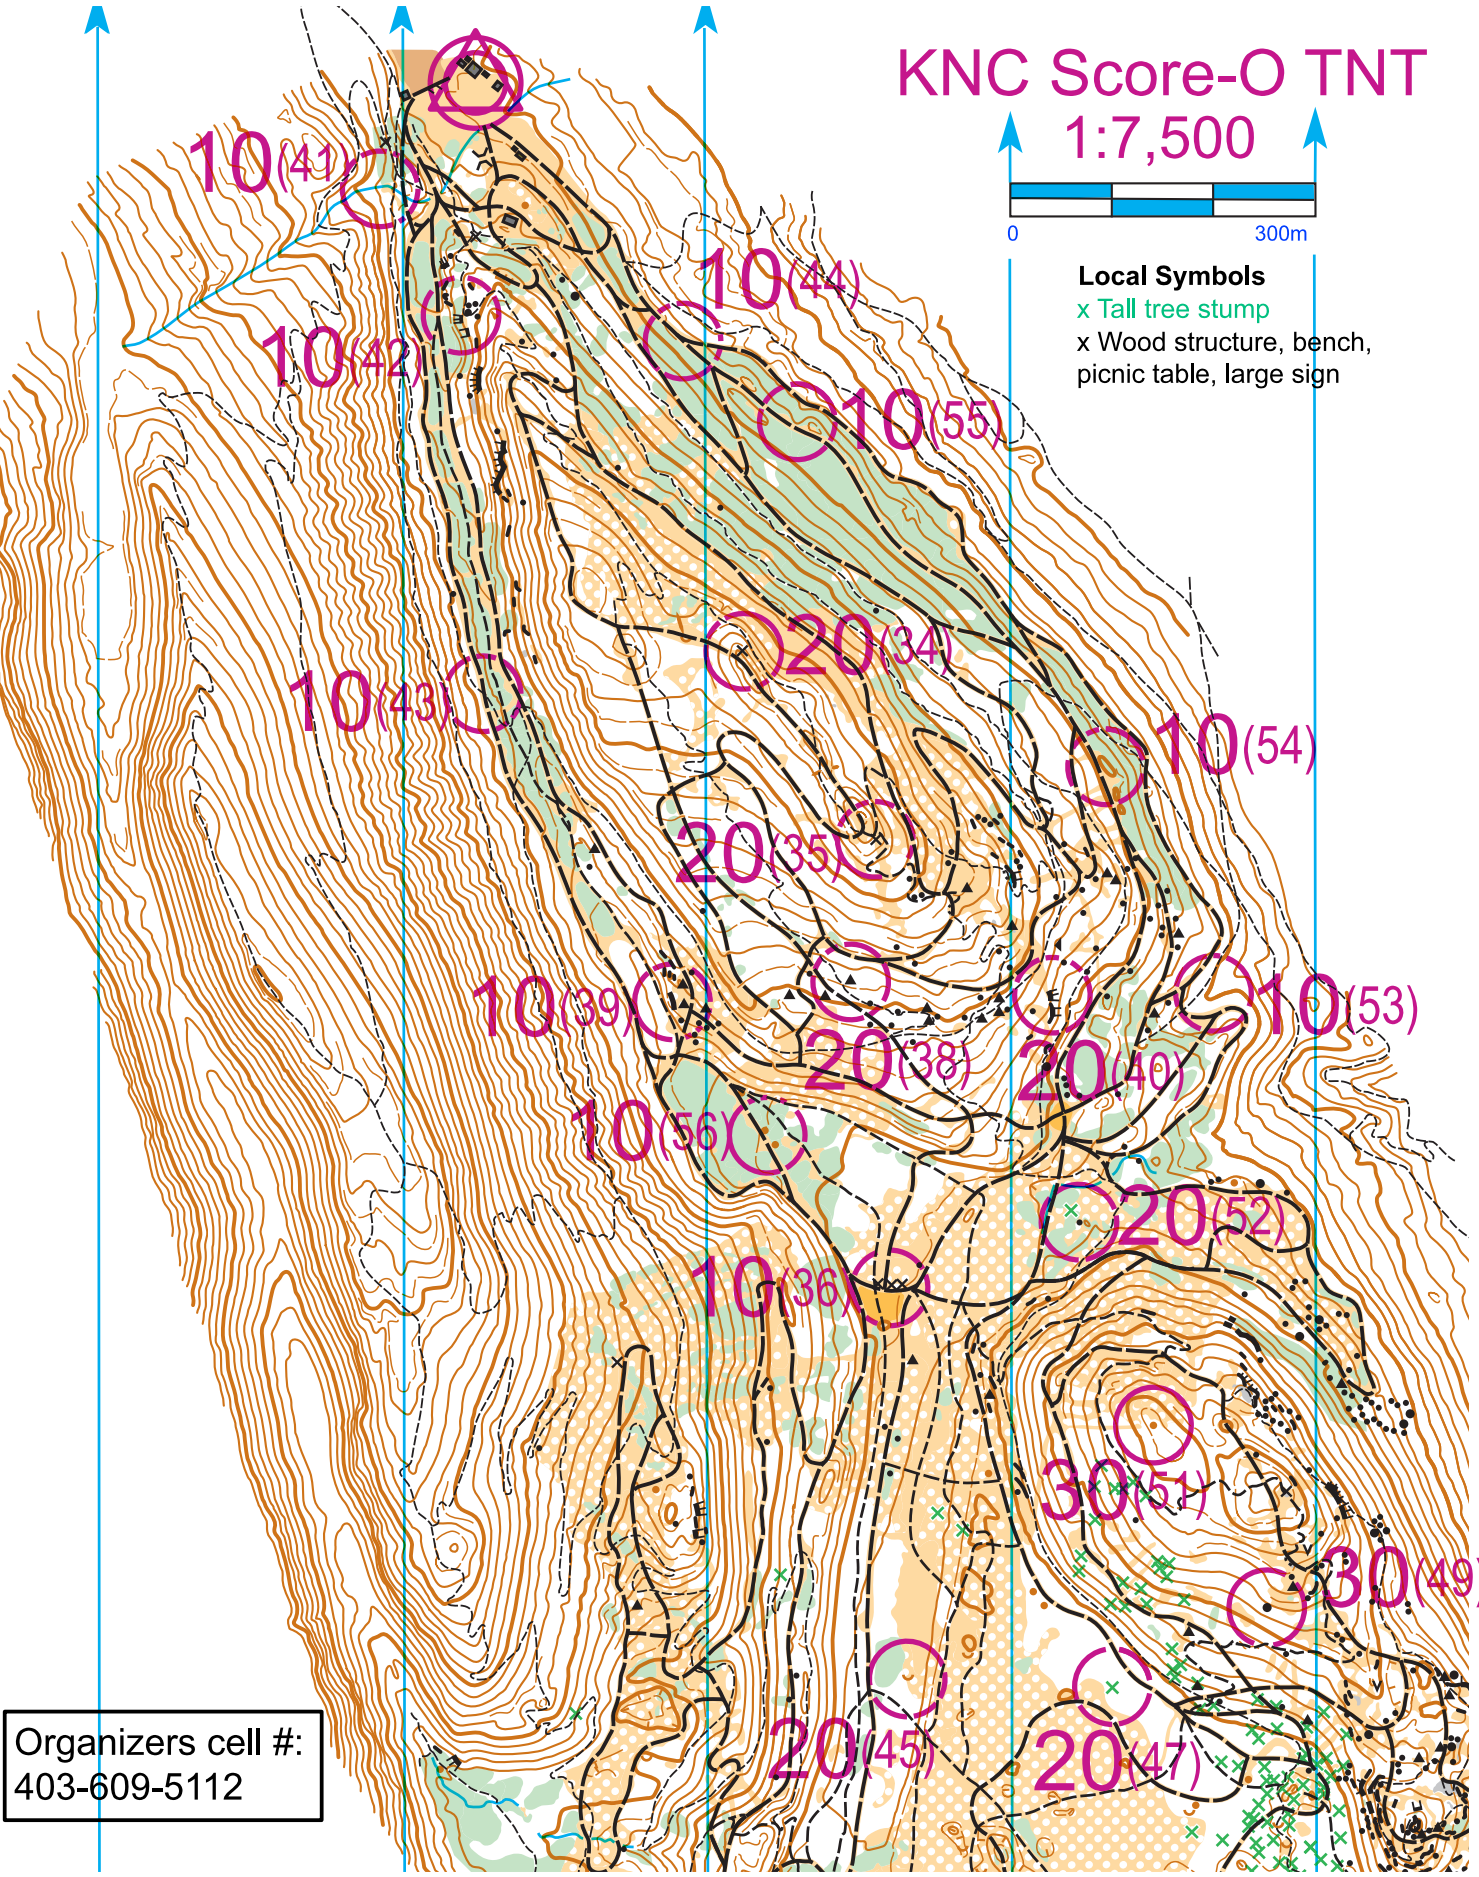

KNC Score-O TNT

1:7,500

Local Symbols

- x Tall tree stump
- x Wood structure, bench, picnic table, large sign

Organizers cell #:
403-609-5112