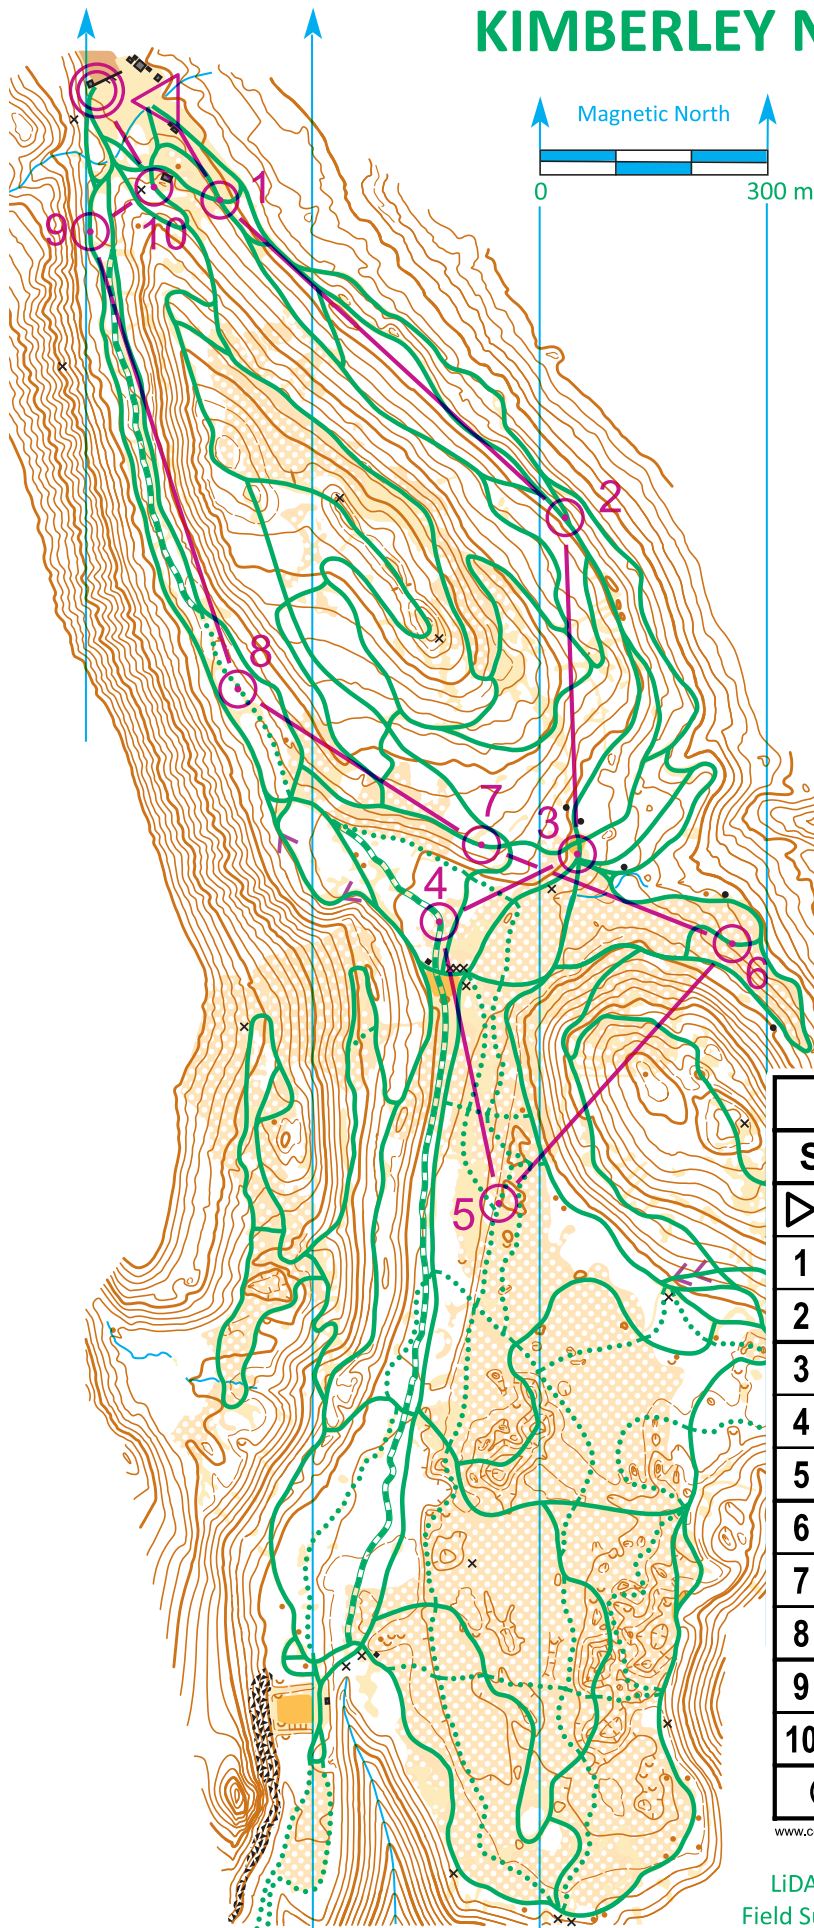

KIMBERLEY NORDIC CENTRE

Scale 1:10,000

Contours 5m

- Double ski track
- ... Single ski track
- - - Groomer track
- ▲ One-way only
- Forest
- Open land
- Rough open land
- Rough open land with scattered trees
- Large boulder
- Knoll
- v Depressions large, small
- x Wood structure, bench, picnic table, large sign

2024 NordicFest				
Social		3.9 km		
▷				
1	49			
2	48			
3	50			
4	46			
5	47			
6	38			
7	31			
8	51			
9	41			
10	40			
○ <		150 m		> ○

www.condes.net 10.5.6 Orienteering Calgary

LiDAR data: The Orthoshop, Calgary, 2014
Field Survey & Cartography: Don Bayly, 2019