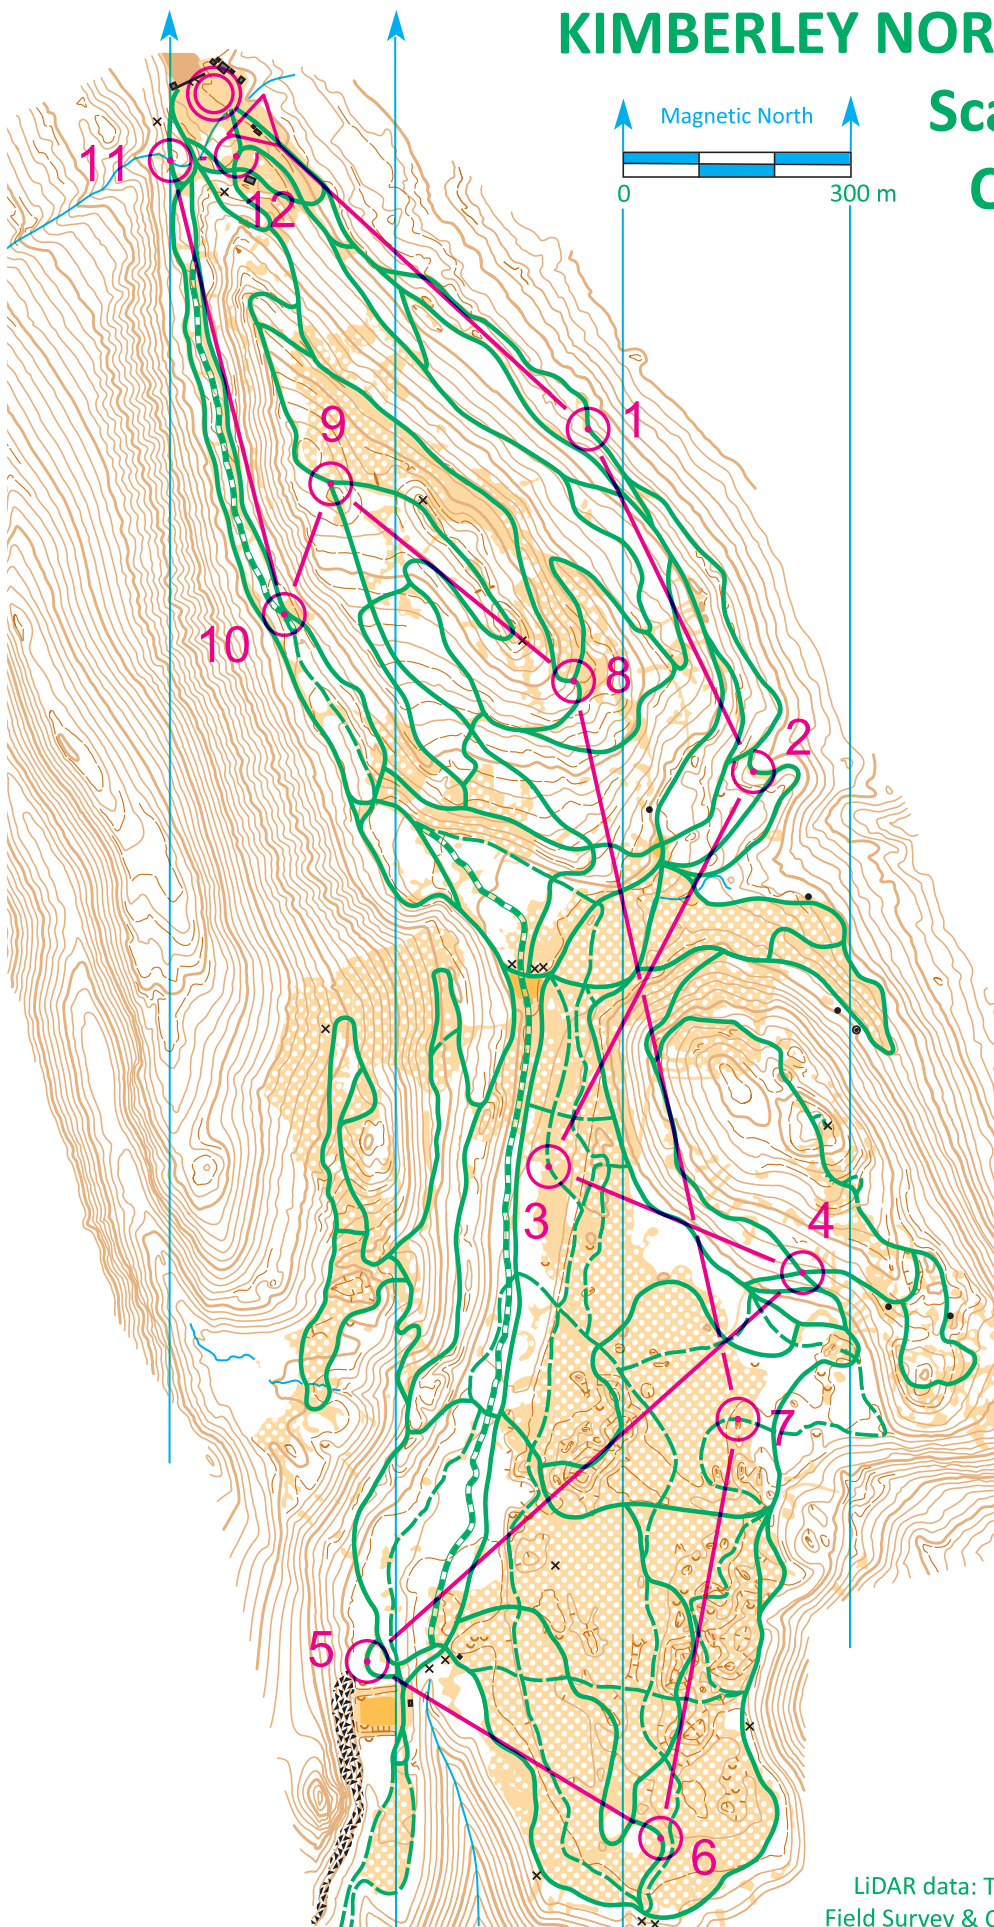

# KIMBERLEY NORDIC CENTRE

Scale 1:10,000

Contours 5m

- Double ski track
- Single ski track
- Groomer track

- Forest
- Open land
- Rough open land
- Rough open land with scattered trees
- Large boulder
- Knoll
- Depressions large, small
- Wood structure, bench, picnic table, large sign

## SkiO #2 2024

SkiO #2 Long	6.2 km				
1	36				
2	39				
3	40				
4	42				
5	44				
6	41				
7	43				
8	37				
9	34				
10	35				
11	31				
12	32				

< 90 m >

www.condes.net 10.5.6 Orienteering Calgary