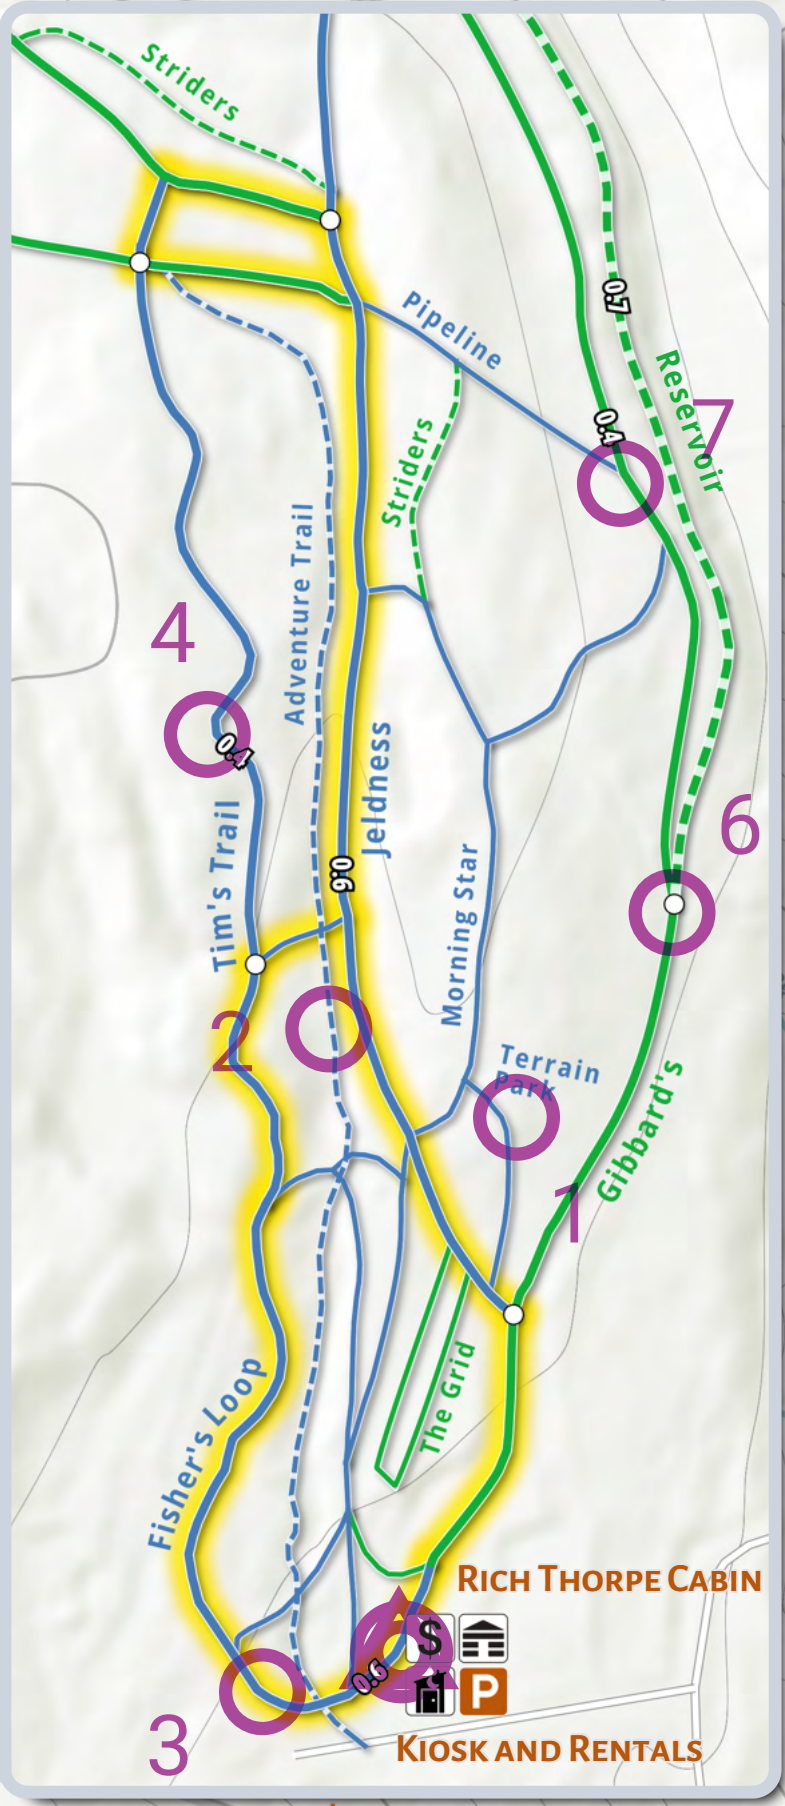

# LOWER TRAILS

**Black Jack Ski Club**  
ROSSLAND, BC

Black Jack 2024					
	Short	7 controls			
△					
1	32				
2	33				
3	34				
4	35				
5	36				
6	42				
7	44				

- You are here
- Easier trail
- Intermediate trail
- Advanced trail
- Multi-use trail
- Classic only
- One way
- Lit trail
- Canine trail
- Junction
- Steep hill
- Trailhead
- Blanket pack
- Cabin
- Outhouse
- Viewpoint
- Road
- Contour lines (20 m interval)

Recreation Sites and Trails BC

Cartography by Russell Vinegar - rvinegar.com  
Updated May 2022 | NAD 83 / UTM 11N | © OpenStreetMap contributors  
Contains information licensed under the Open Government Licence - Canada