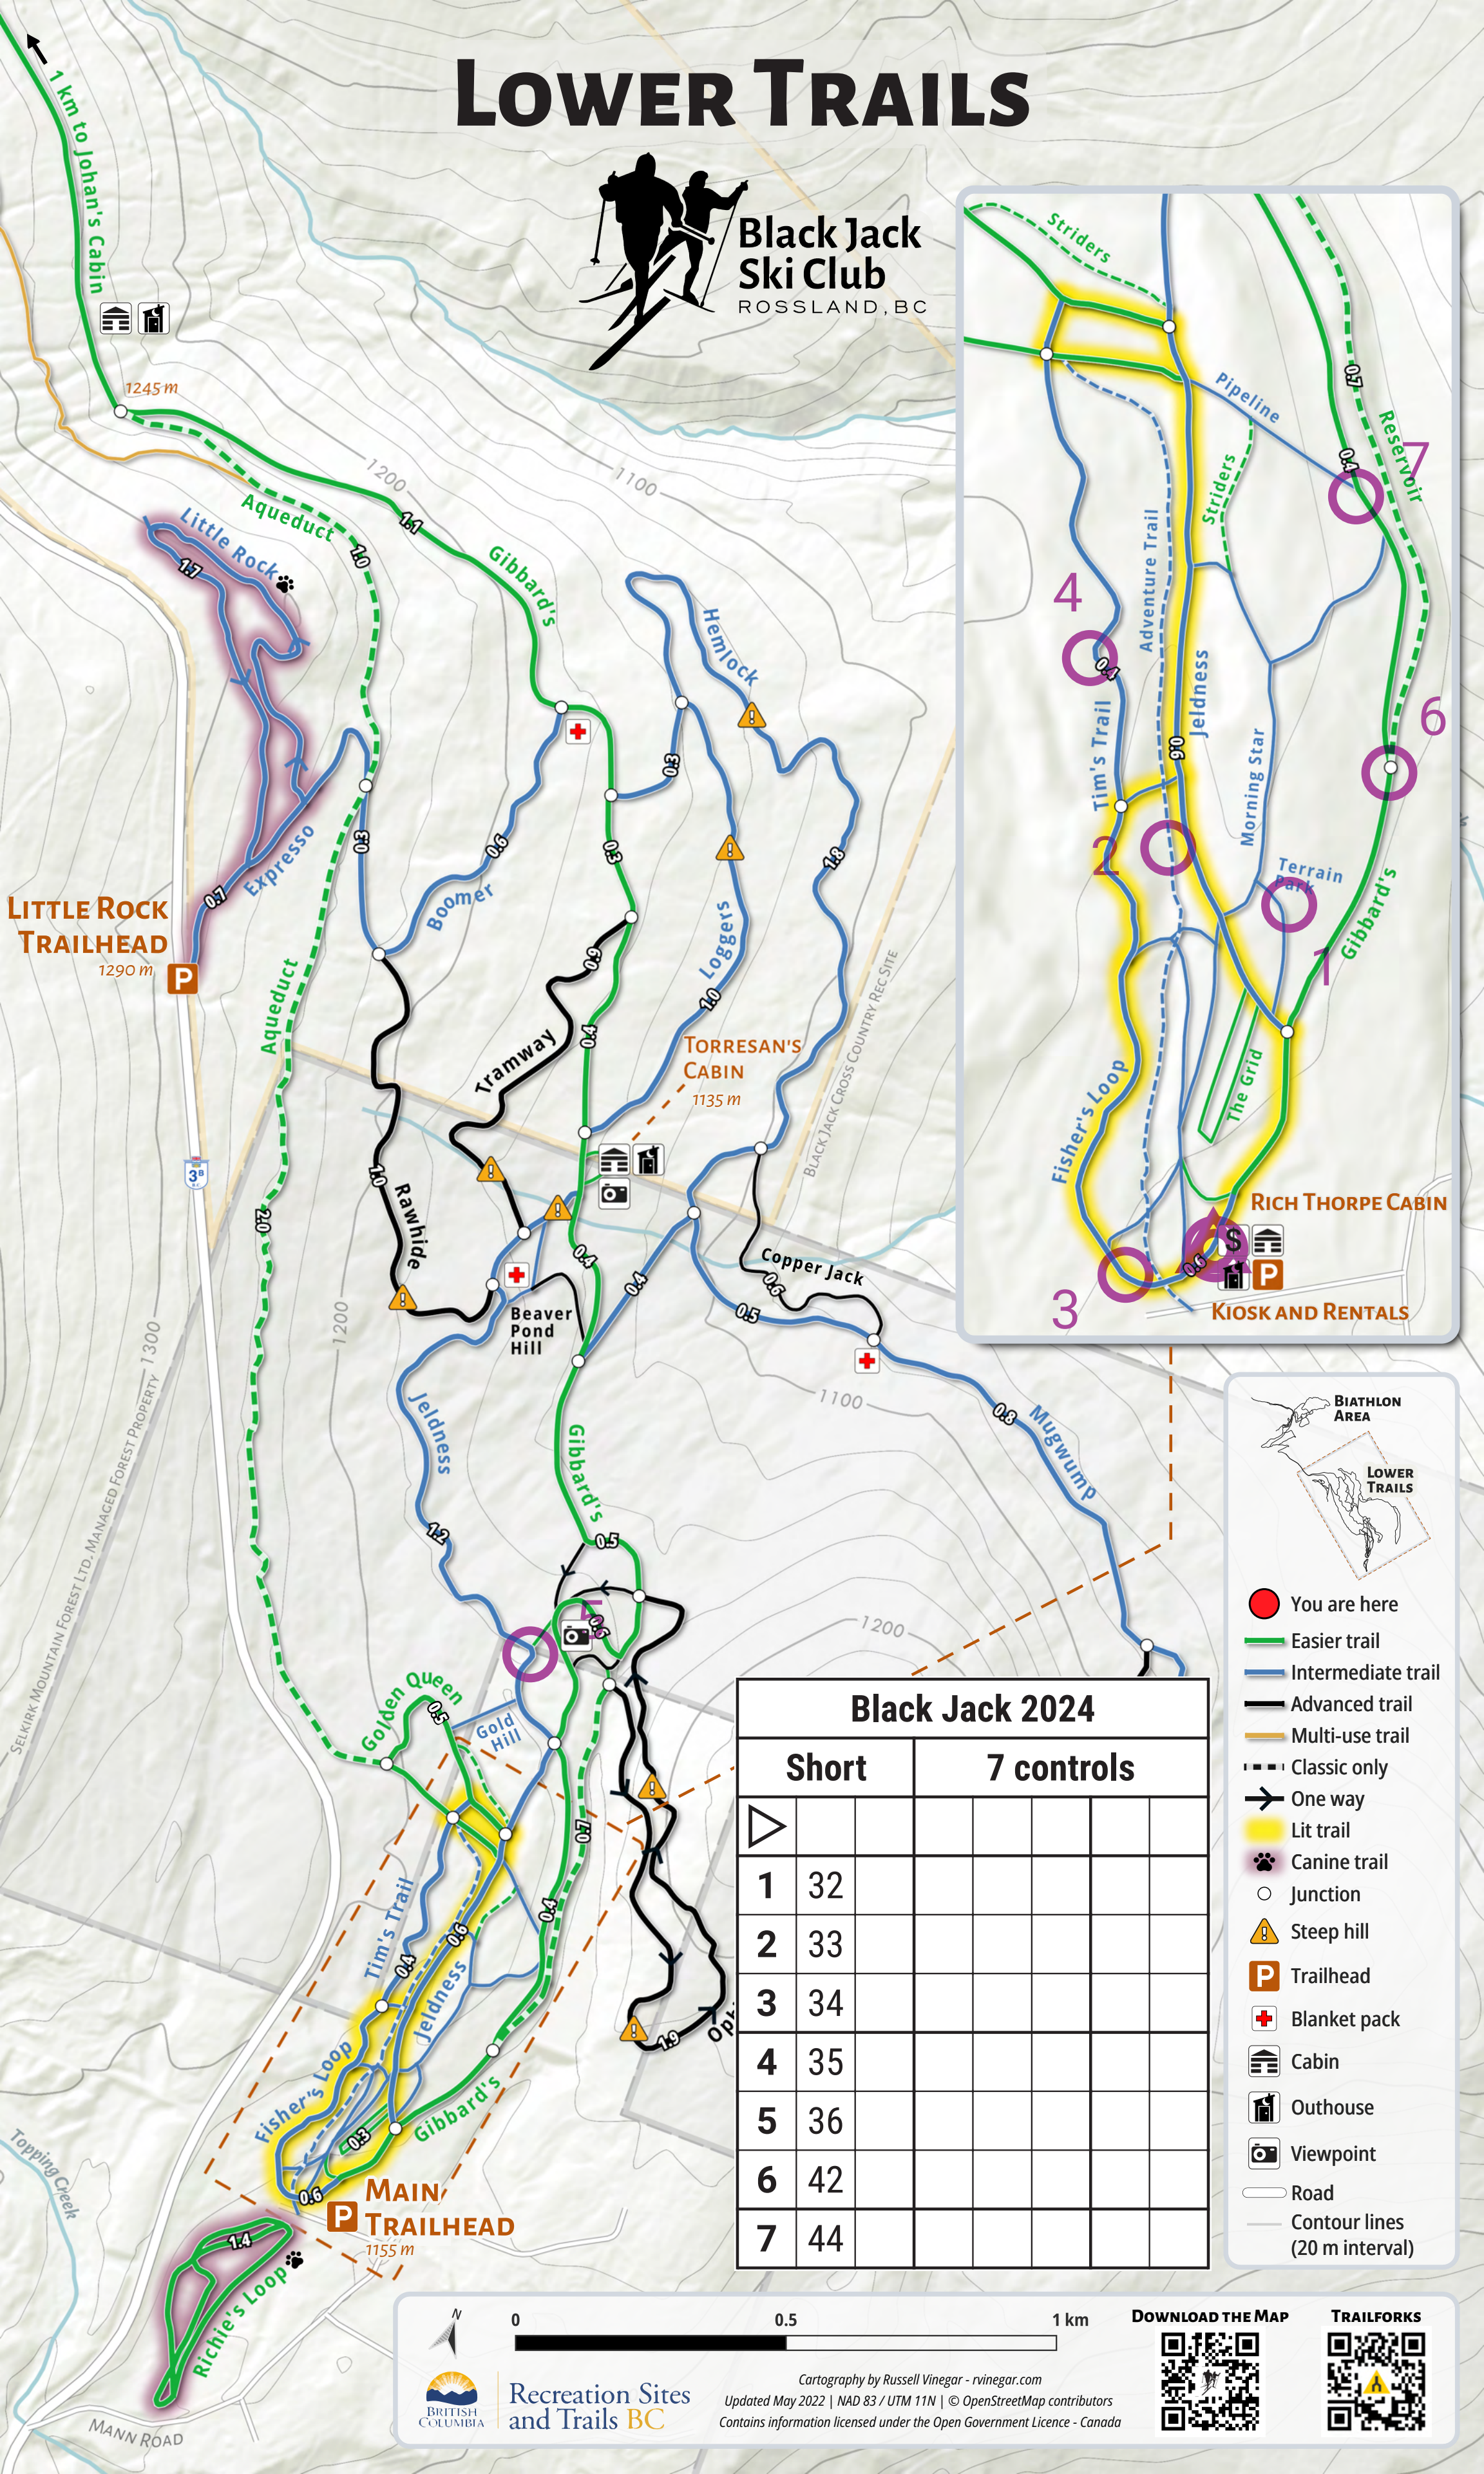

# LOWER TRAILS

**Black Jack Ski Club**  
ROSSLAND, BC

Black Jack 2024					
	Short	7 controls			
△					
1	32				
2	33				
3	34				
4	35				
5	36				
6	42				
7	44				

- You are here
- Easier trail
- Intermediate trail
- Advanced trail
- Multi-use trail
- Classic only
- One way
- Lit trail
- Canine trail
- Junction
- Steep hill
- Trailhead
- Blanket pack
- Cabin
- Outhouse
- Viewpoint
- Road
- Contour lines (20 m interval)

Recreation Sites and Trails BC

Cartography by Russell Vinegar - rvinegar.com  
Updated May 2022 | NAD 83 / UTM 11N | © OpenStreetMap contributors  
Contains information licensed under the Open Government Licence - Canada