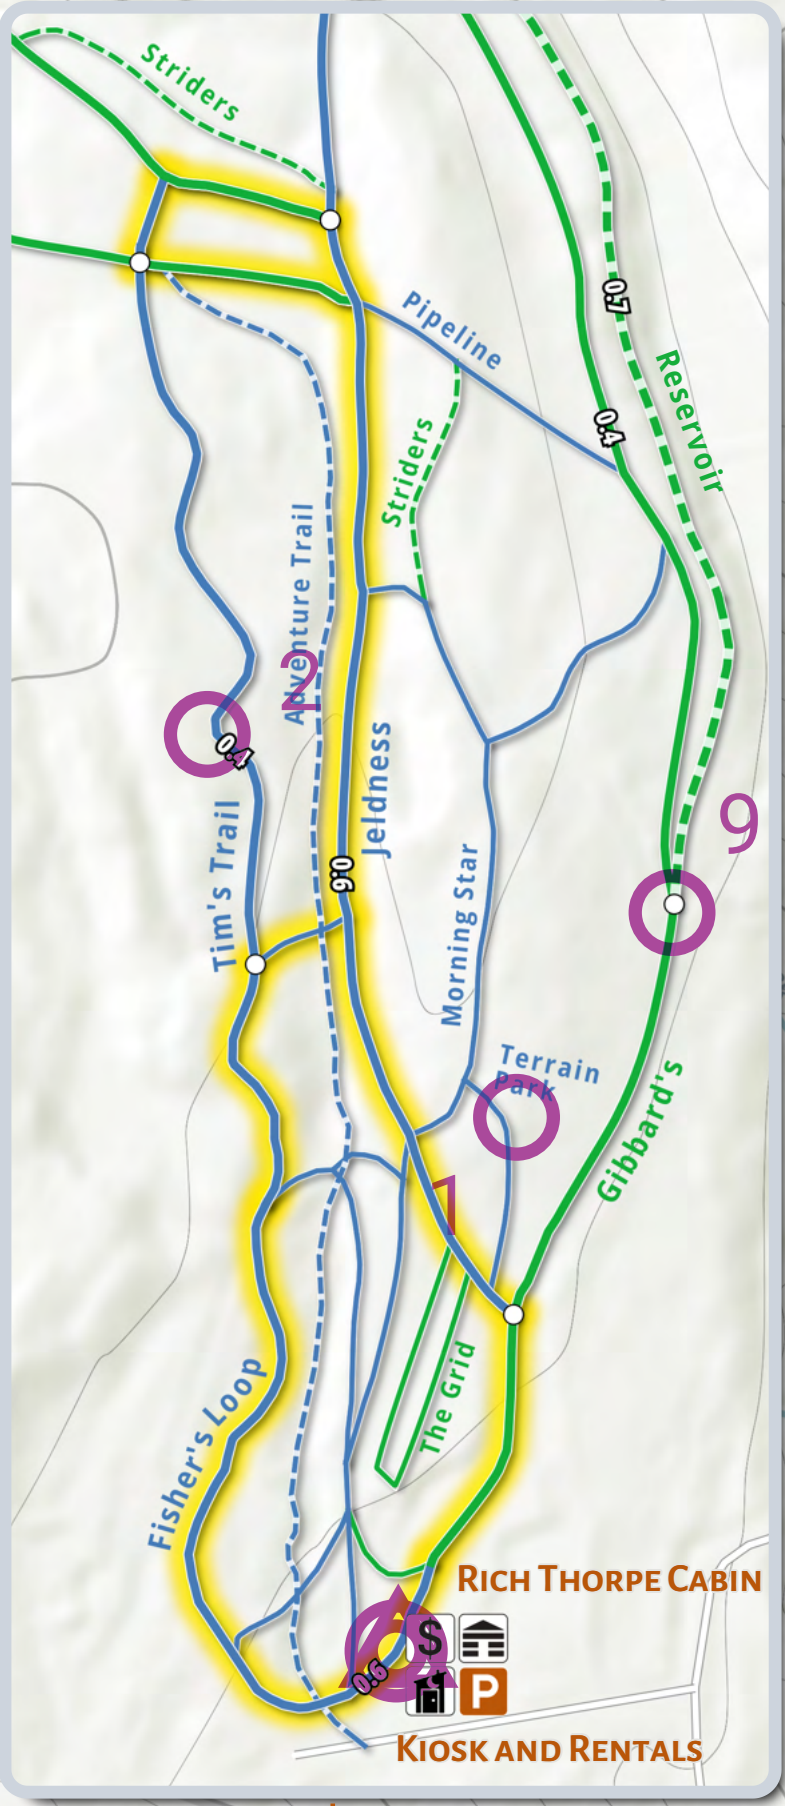

LOWER TRAILS

Black Jack Ski Club
ROSSLAND, BC

Black Jack 2024

	Long Course	10 controls			
▶					
1	32				
2	35				
3	36				
4	37				
5	38				
6	39				
7	40				
8	41				
9	42				
10	43				

- You are here
- Easier trail
- Intermediate trail
- Advanced trail
- Multi-use trail
- Classic only
- One way
- Lit trail
- Canine trail
- Junction
- Steep hill
- Trailhead
- Blanket pack
- Cabin
- Outhouse
- Viewpoint
- Road
- Contour lines (20 m interval)

Recreation Sites and Trails BC

Cartography by Russell Vinegar - rvinegar.com
Updated May 2022 | NAD 83 / UTM 11N | © OpenStreetMap contributors
Contains information licensed under the Open Government Licence - Canada