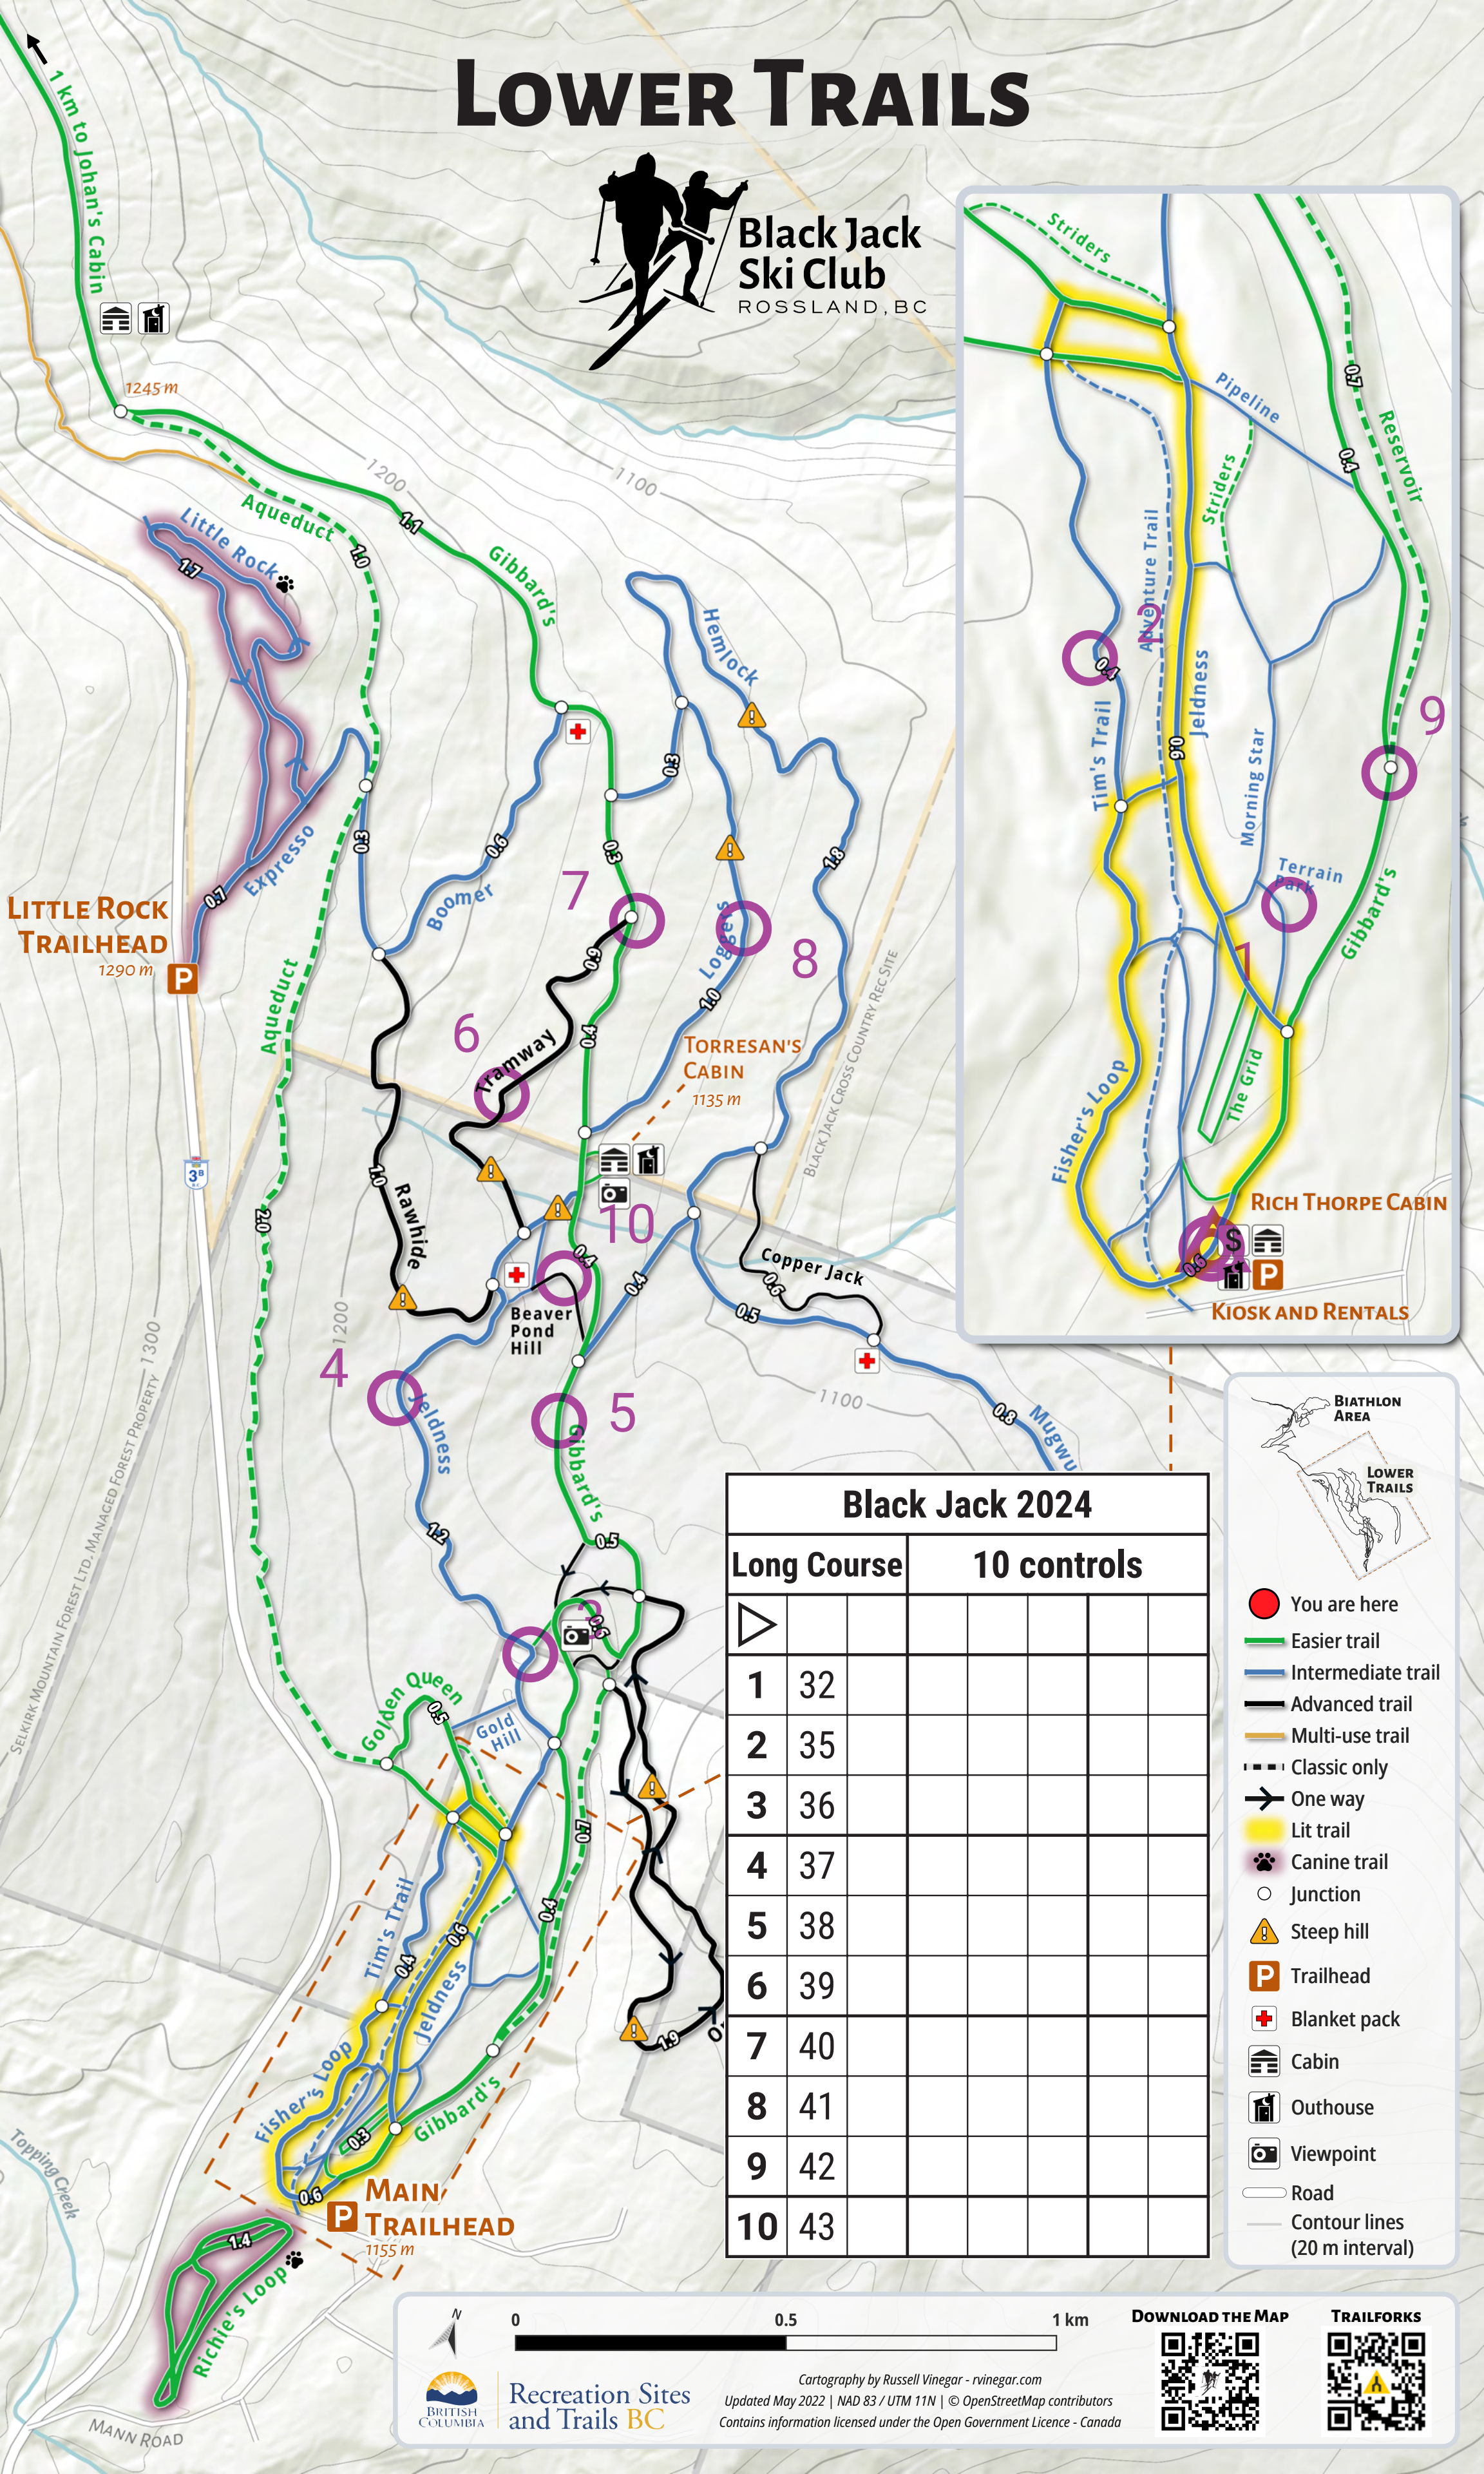

LOWER TRAILS

Black Jack Ski Club
ROSSLAND, BC

Black Jack 2024

	Long Course	10 controls			
▶					
1	32				
2	35				
3	36				
4	37				
5	38				
6	39				
7	40				
8	41				
9	42				
10	43				

- You are here
- Easier trail
- Intermediate trail
- Advanced trail
- Multi-use trail
- Classic only
- One way
- Lit trail
- Canine trail
- Junction
- Steep hill
- Trailhead
- Blanket pack
- Cabin
- Outhouse
- Viewpoint
- Road
- Contour lines (20 m interval)

Recreation Sites and Trails BC

Cartography by Russell Vinegar - rvinegar.com
Updated May 2022 | NAD 83 / UTM 11N | © OpenStreetMap contributors
Contains information licensed under the Open Government Licence - Canada