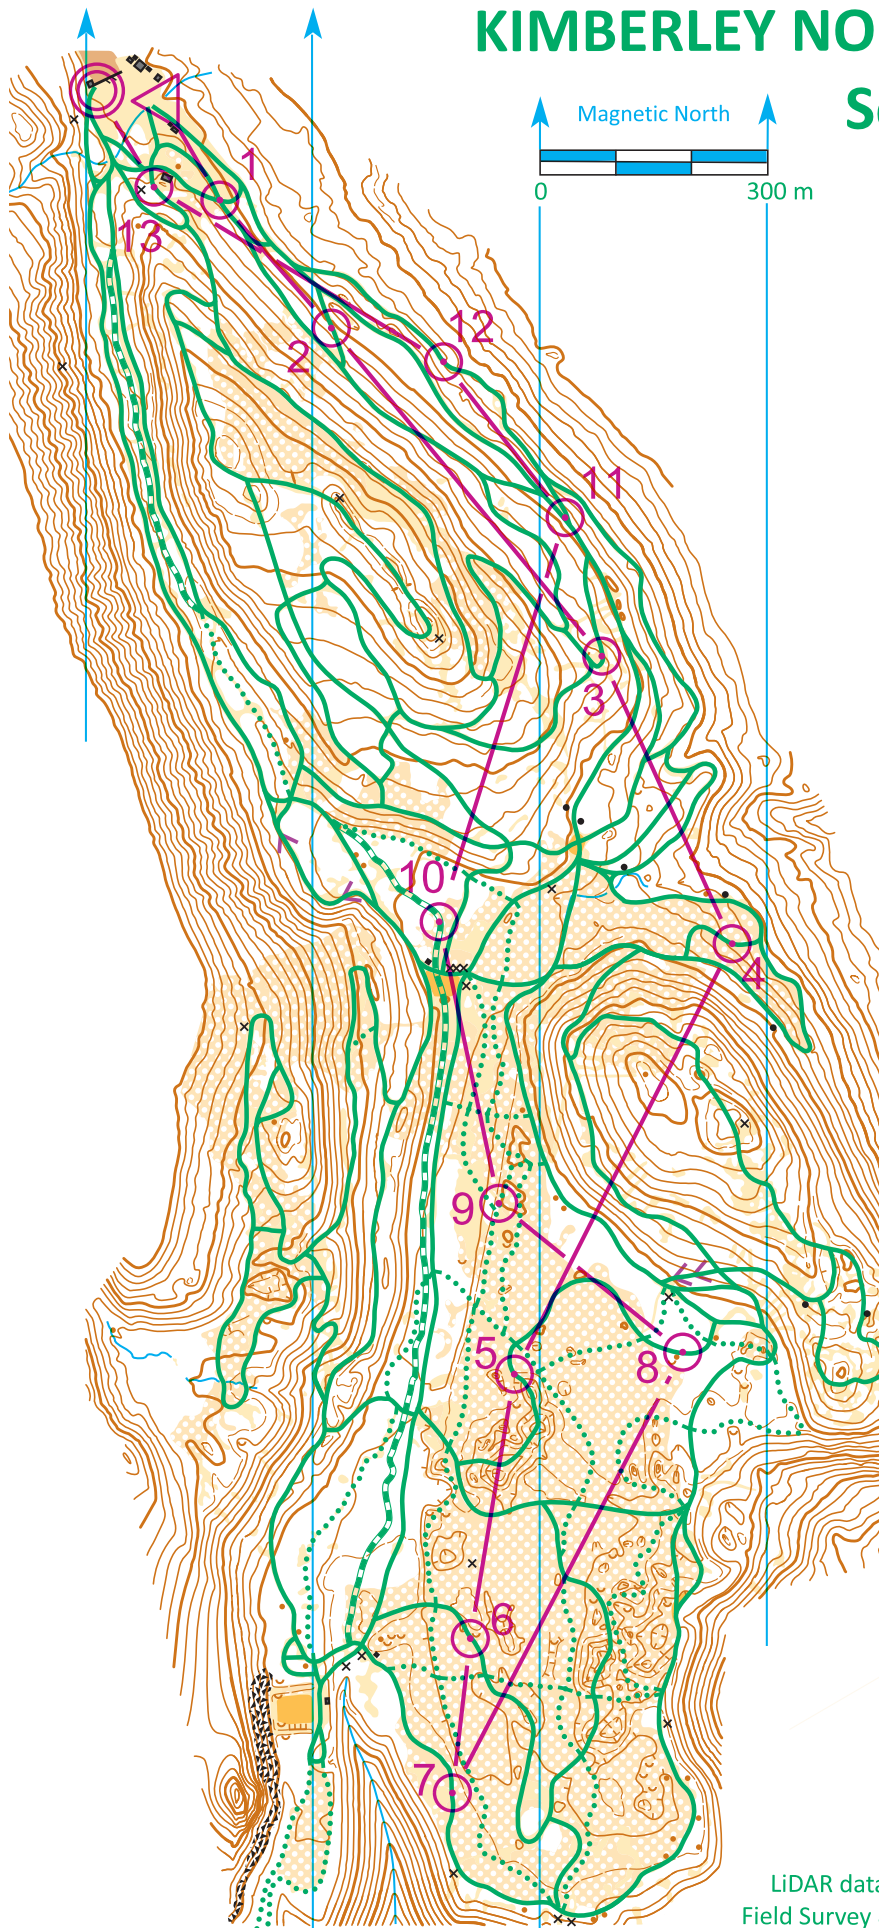

KIMBERLEY NORDIC CENTRE

Scale 1:10,000

Contours 5m

- Double ski track
- - - Single ski track
- Groomer track
- ▲ One-way only
- Forest
- Open land
- Rough open land
- Rough open land with scattered trees
- Large boulder
- Knoll
- Depressions large, small
- x Wood structure, bench, picnic table, large sign

2024 NordicFest				
Challenge	5.3 km			
▷				
1	49			
2	42			
3	43			
4	38			
5	36			
6	45			
7	34			
8	33			
9	47			
10	46			
11	48			
12	39			
13	40			
○ <	150 m	>	○	

www.condes.net 10.5.6 Orientering Calgary

LiDAR data: The Orthoshop, Calgary, 2014
Field Survey & Cartography: Don Bayly, 2019