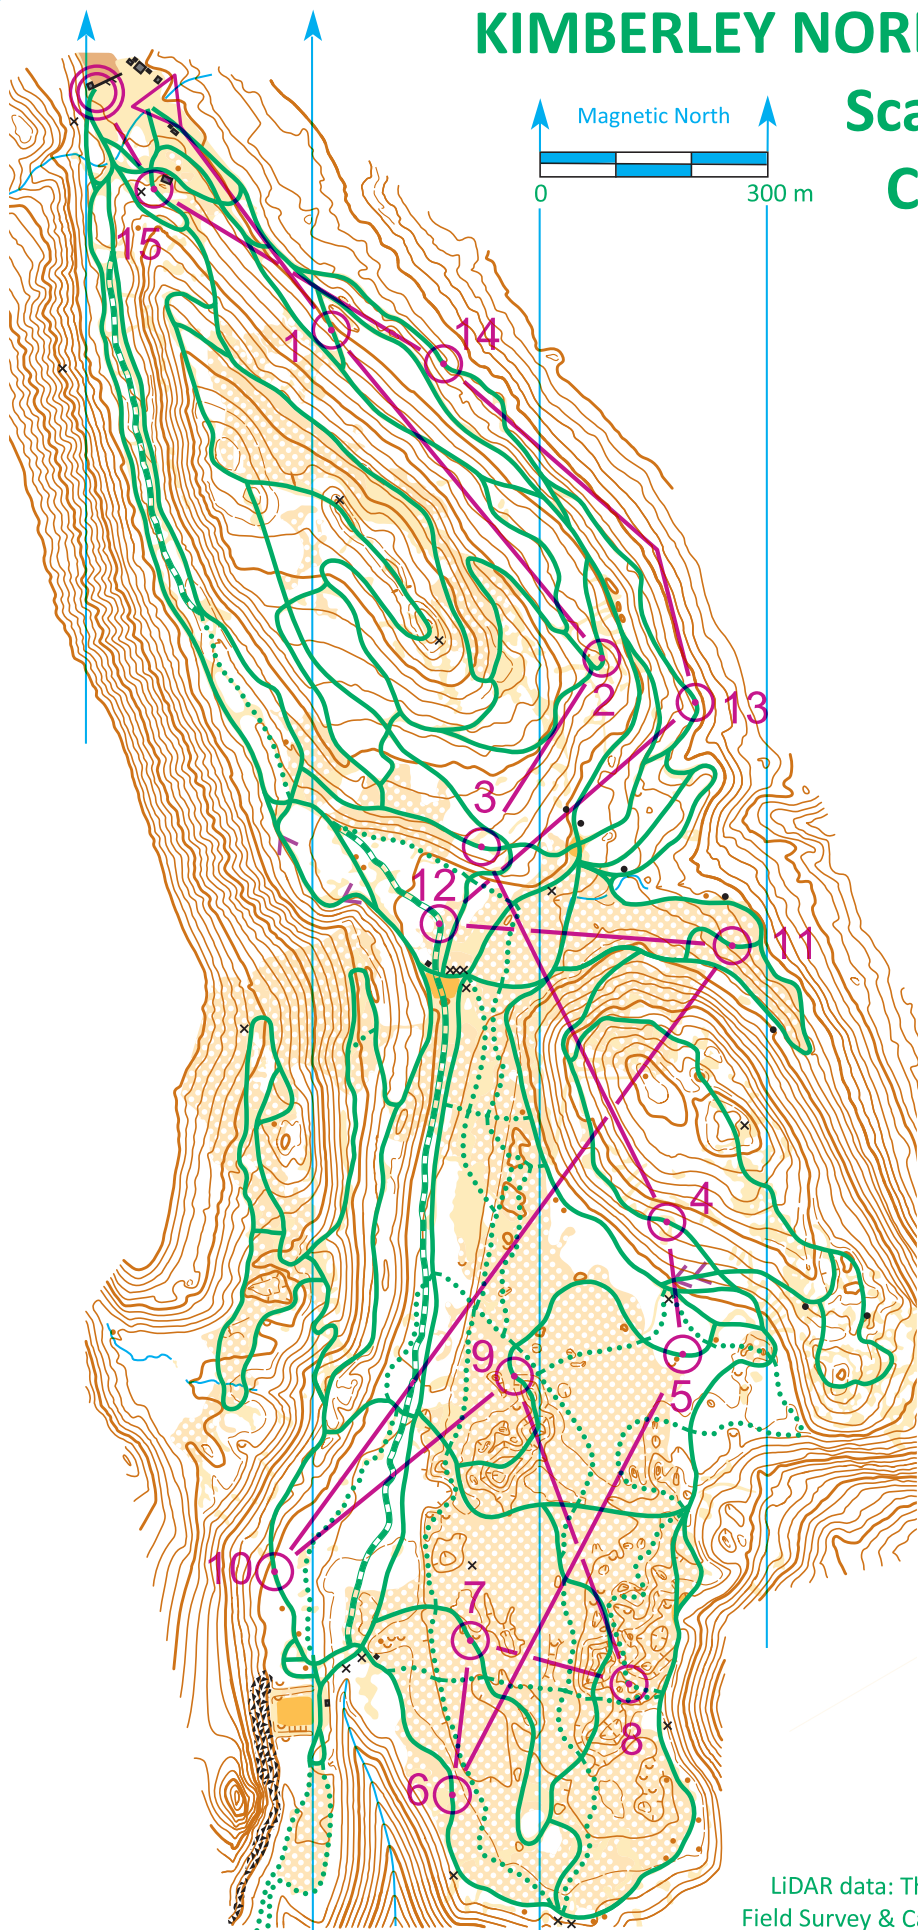

KIMBERLEY NORDIC CENTRE

Scale 1:10,000

Contours 5m

- Double ski track
- - - Single ski track
- Groomer track
- ^ One-way only
- Forest
- Open land
- Rough open land
- Rough open land with scattered trees
- Large boulder
- Knoll
- o Depressions large, small
- x Wood structure, bench, picnic table, large sign

2024 NordicFest			
	Epic	6.9 km	
▷			
1	42		
2	43		
3	31		
4	32		
5	33		
6	34		
7	45		
8	35		
9	36		
10	37		
11	38		
12	46		
13	44		
14	39		
15	40		
○ <	150 m	>	○

www.condes.net 10.5.6 Orienteering Calgary

LiDAR data: The Orthoshop, Calgary, 2014
Field Survey & Cartography: Don Bayly, 2019