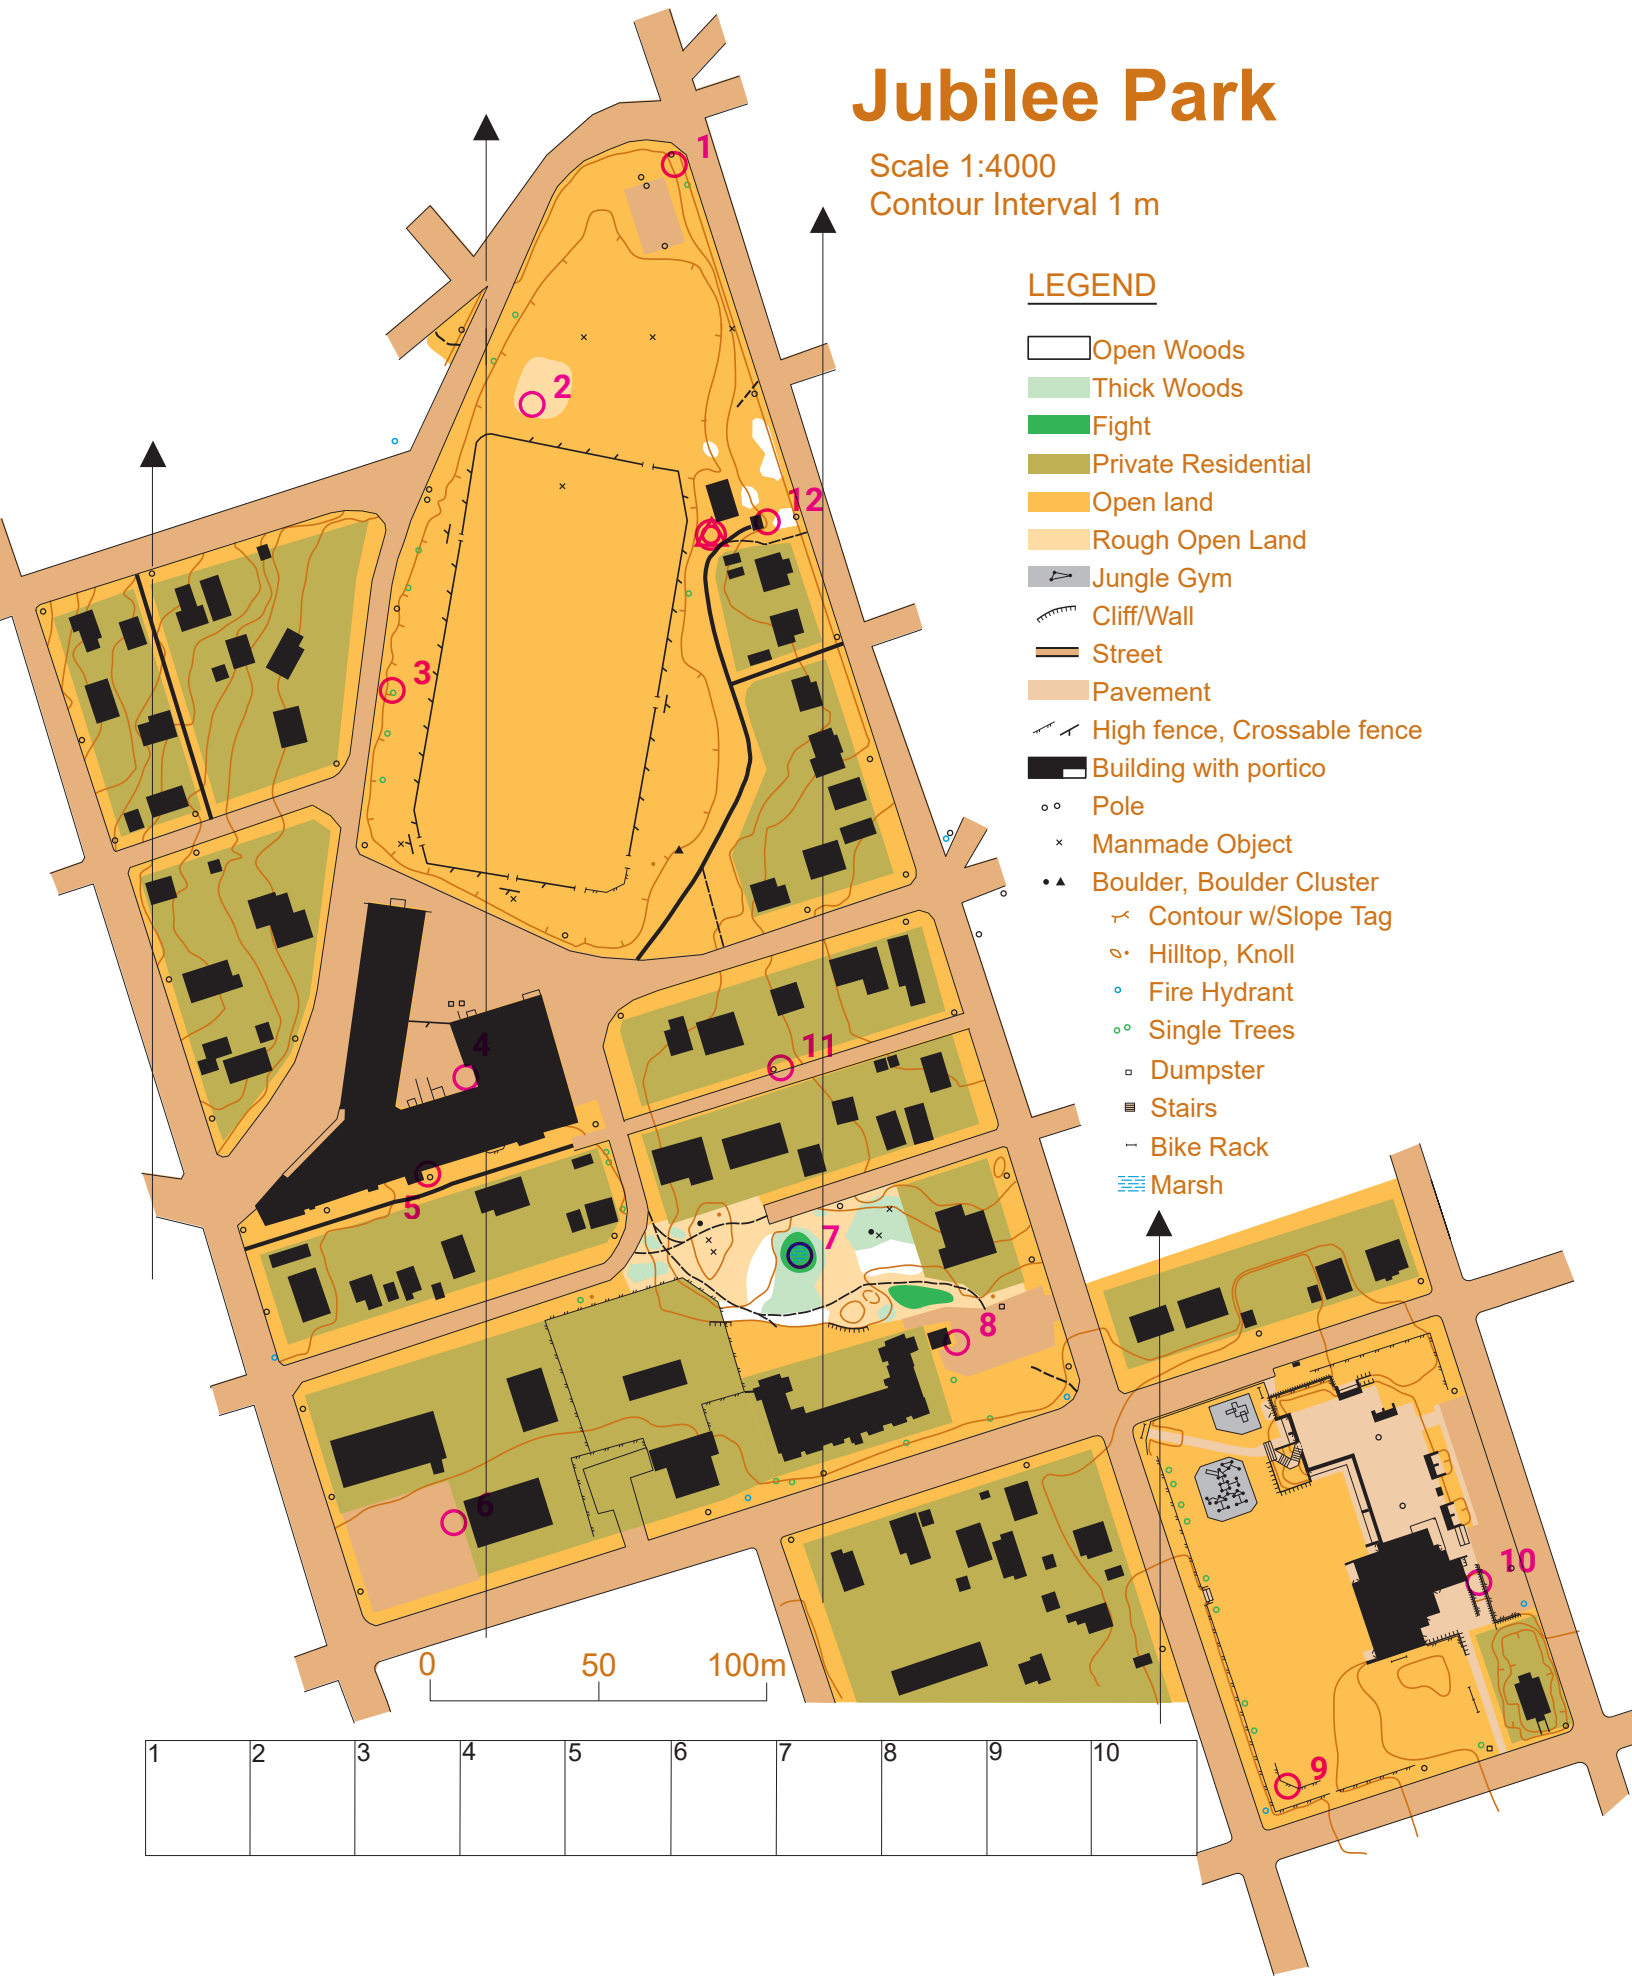

Jubilee Park

Scale 1:4000

Contour Interval 1 m

LEGEND

-  Open Woods
-  Thick Woods
-  Fight
-  Private Residential
-  Open land
-  Rough Open Land
-  Jungle Gym
-  Cliff/Wall
-  Street
-  Pavement
-  High fence, Crossable fence
-  Building with portico
-  Pole
-  Manmade Object
-  Boulder, Boulder Cluster
-  Contour w/Slope Tag
-  Hilltop, Knoll
-  Fire Hydrant
-  Single Trees
-  Dumpster
-  Stairs
-  Bike Rack
-  Marsh

1	2	3	4	5	6	7	8	9	10
---	---	---	---	---	---	---	---	---	----