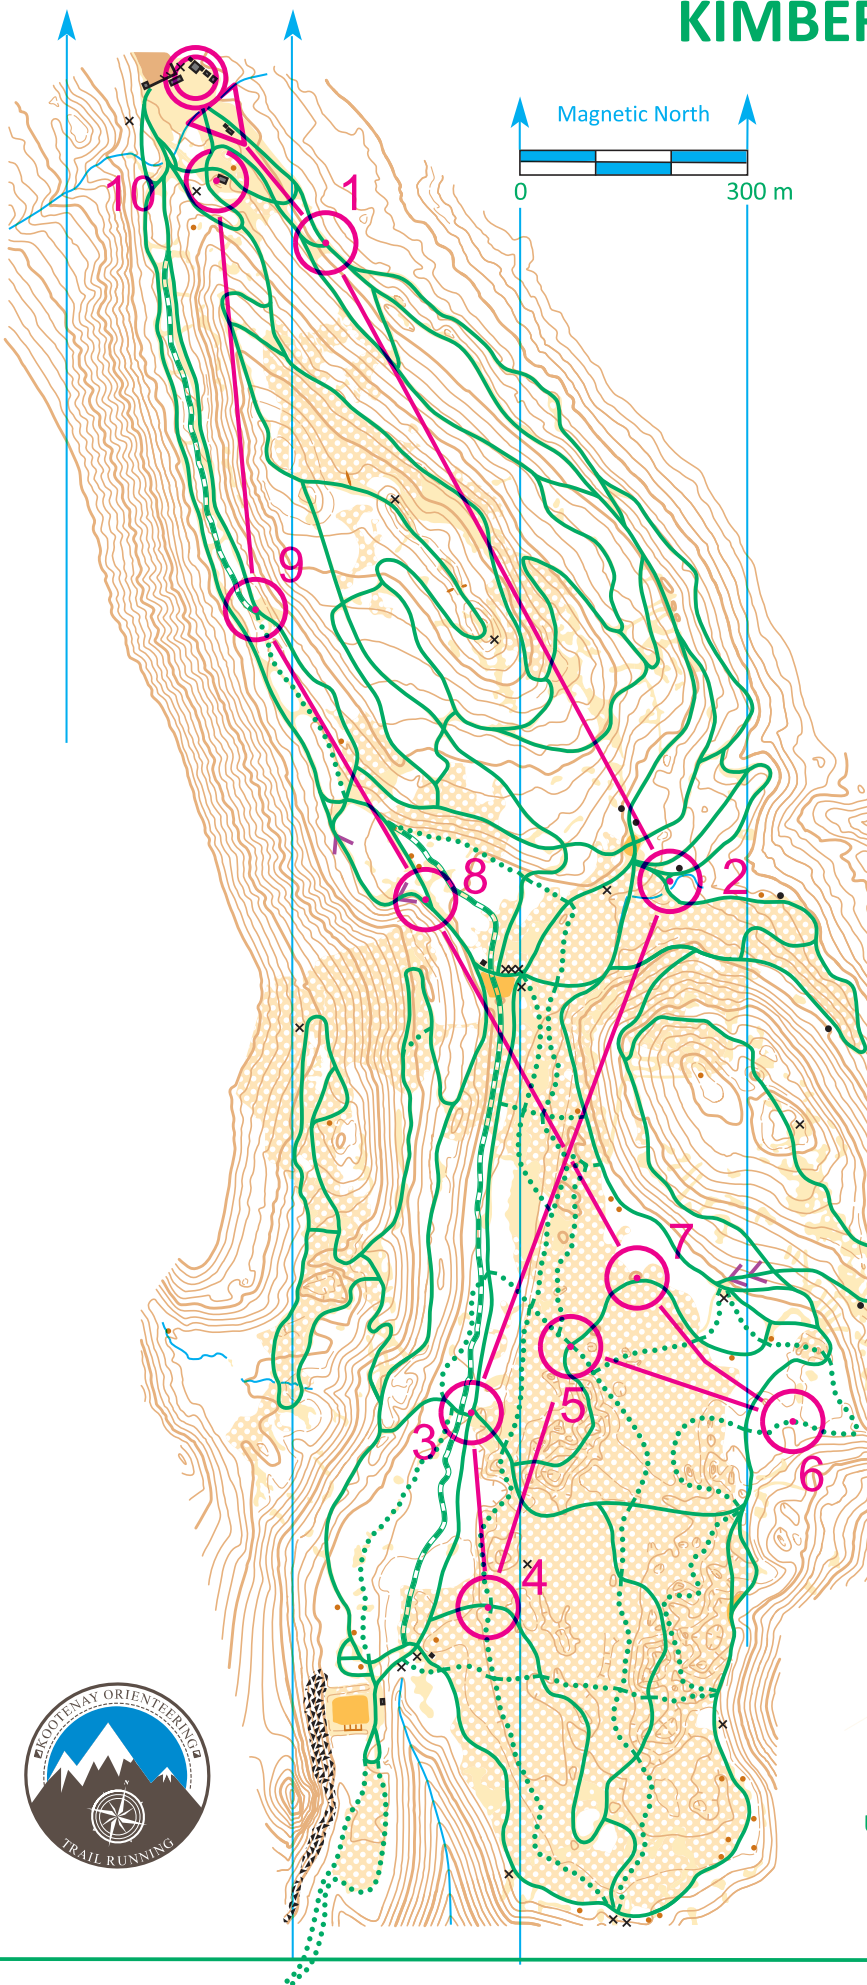

# KIMBERLEY NORDIC CENTRE

Scale 1:10,000

Contours 5m

- Double ski track
- - - Single ski track
- Groomer track
- ▲ One-way only
- Forest
- Open land
- Rough open land
- Rough open land with scattered trees
- Large boulder
- Knoll
- Depressions large, small
- x Wood structure, bench, picnic table, large sign

2026 Ski-O #1 Jan 25		
SkiO#1 - Short	4.9 km	
▷		
1	31	Path Path Junction
2	33	Path Path Junction
3	43	Path Path Crossing
4	32	Path Path Crossing
5	35	Middle Path Path Crossing
6	38	Path Bend
7	40	Trail Intersection
8	42	Path Path Junction
9	39	Path Path Junction
10	44	Building, Southwest corner
○	140 m	◎

Ilgary, 2014  
 www.condes.net 10.8.7 Kootenay Orienteering Club  
 Field Survey & Cartography: Don Bayly, 2019  
 Updating, ISSkiOM conversion: H. Anderson, 2022-6  
 Copyright Kootenay Orienteering Club, 2026